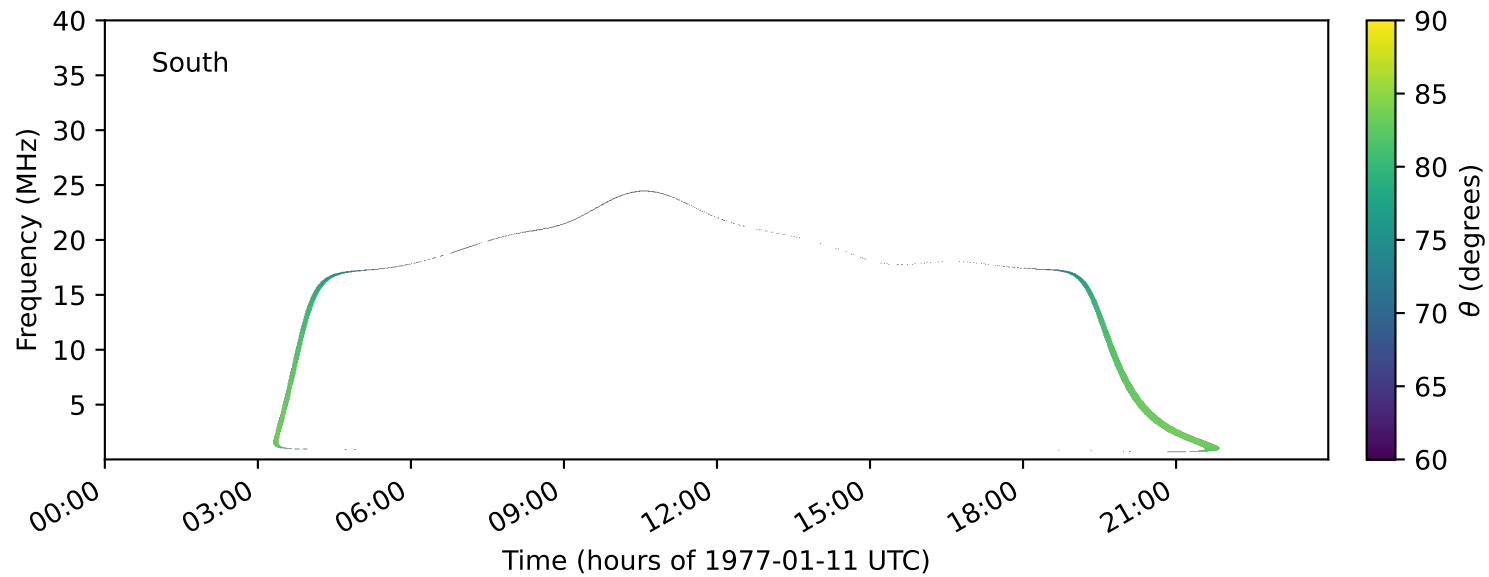

expres_earth_jupiter_io_jrm33_lossc-wid1deg_3kev_19770111_v11.cdf

Time (hours of 1977-01-11 UTC)