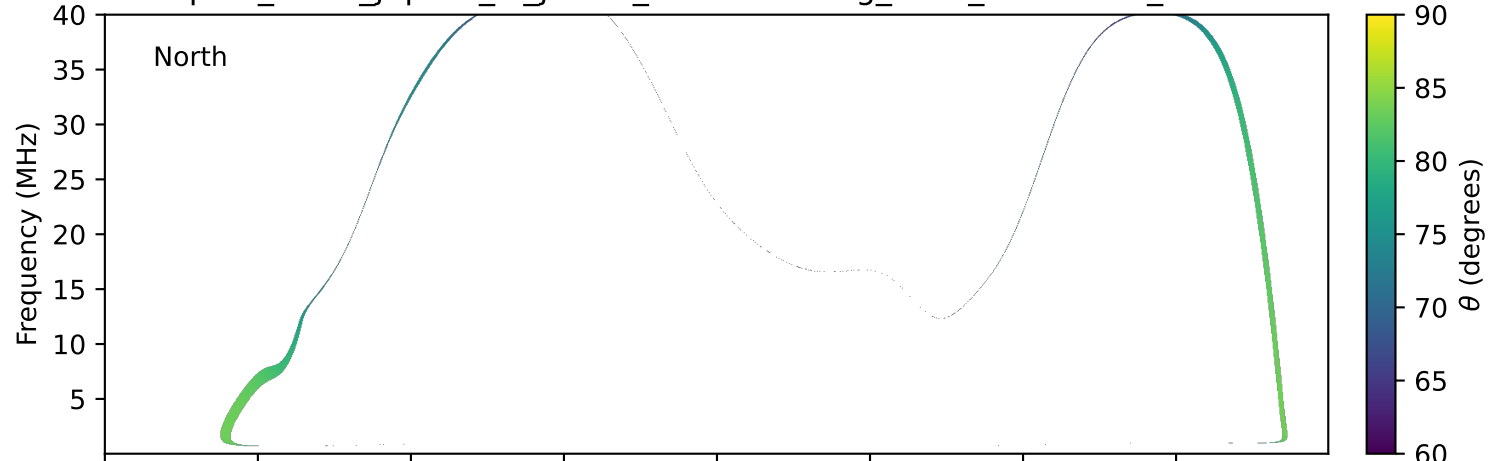

expres_earth_jupiter_io_jrm33_lossc-wid1deg_3kev_19770111_v11.cdf

Time (hours of 1977-01-11 UTC)