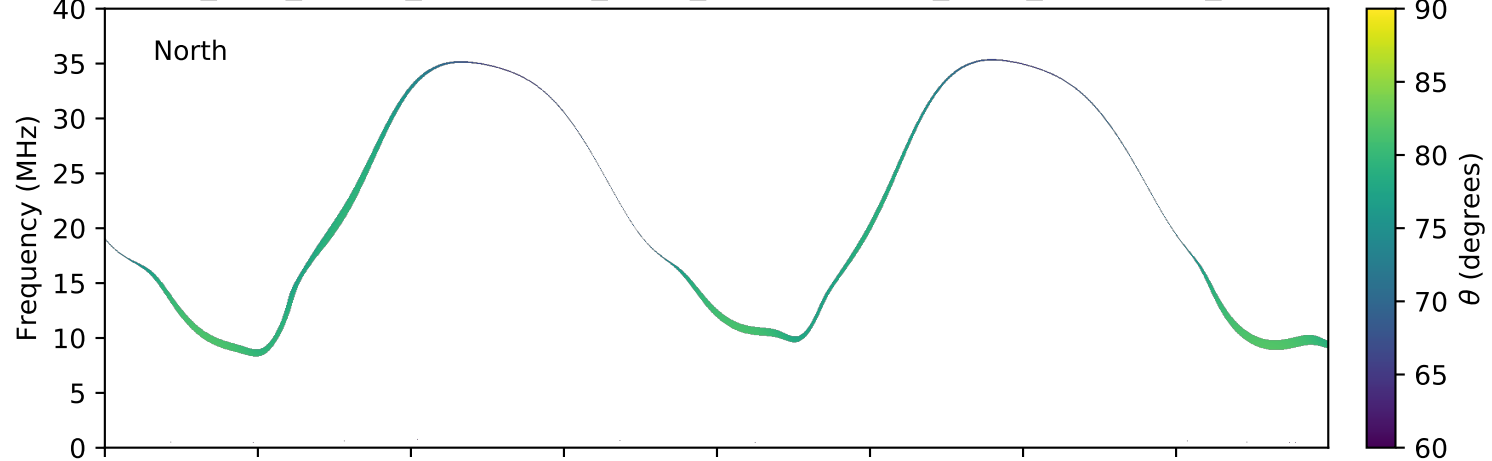

expres\_juno\_jupiter\_ganymede\_isaac\_lossc-wid1deg\_3kev\_20171001\_v01.cdf

Time (hours of 2017-10-01 UTC)