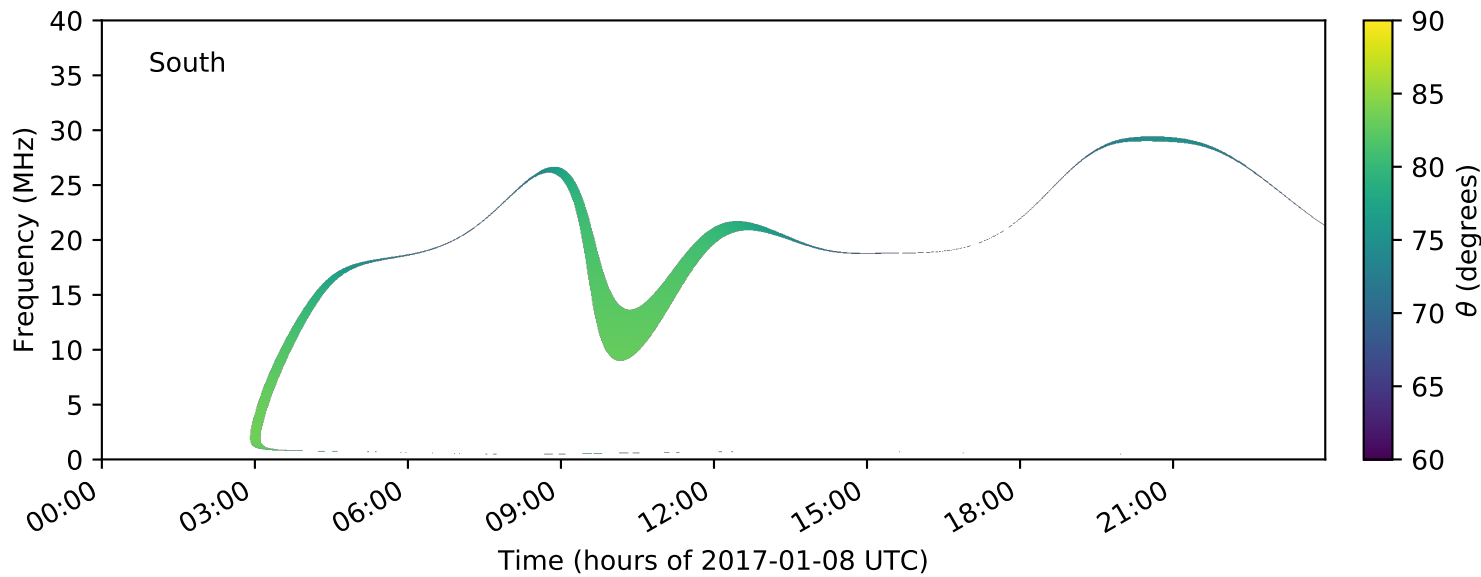

expres\_juno\_jupiter\_ganymede\_isaac\_lossc-wid1deg\_3kev\_20170108\_v01.cdf

Time (hours of 2017-01-08 UTC)