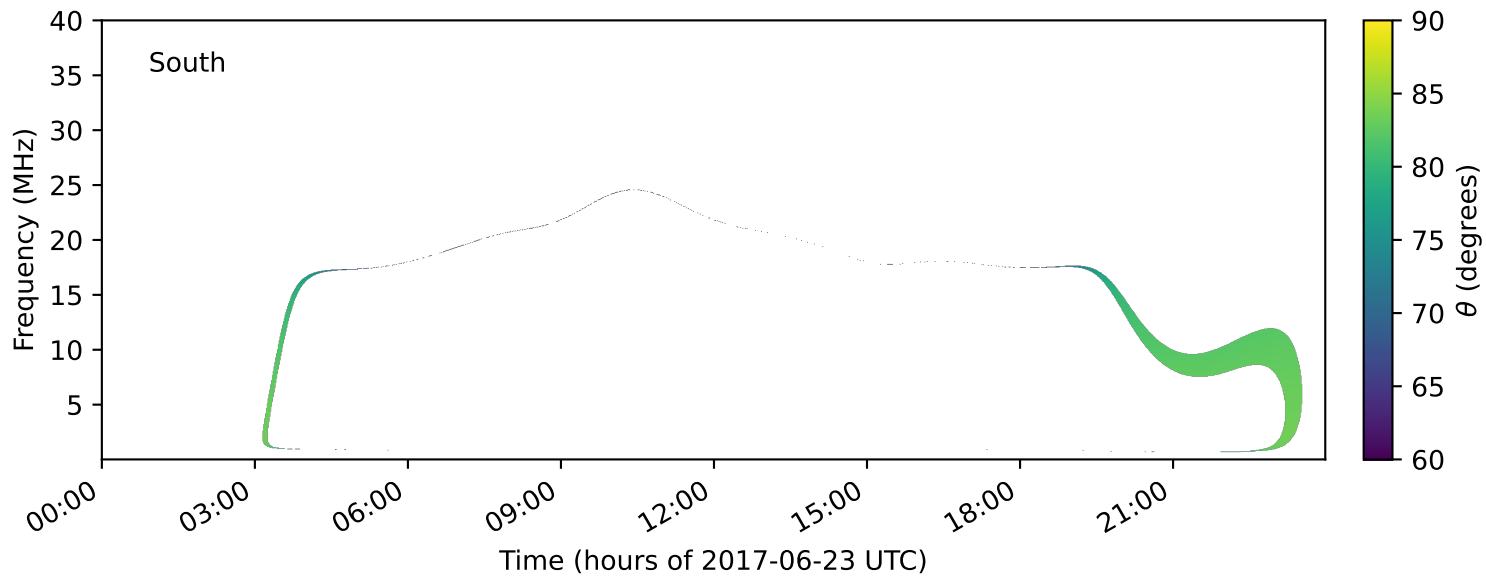

expres\_earth\_jupiter\_io\_jrm33\_lossc-wid1deg\_3kev\_20170623\_v11.cdf

Time (hours of 2017-06-23 UTC)