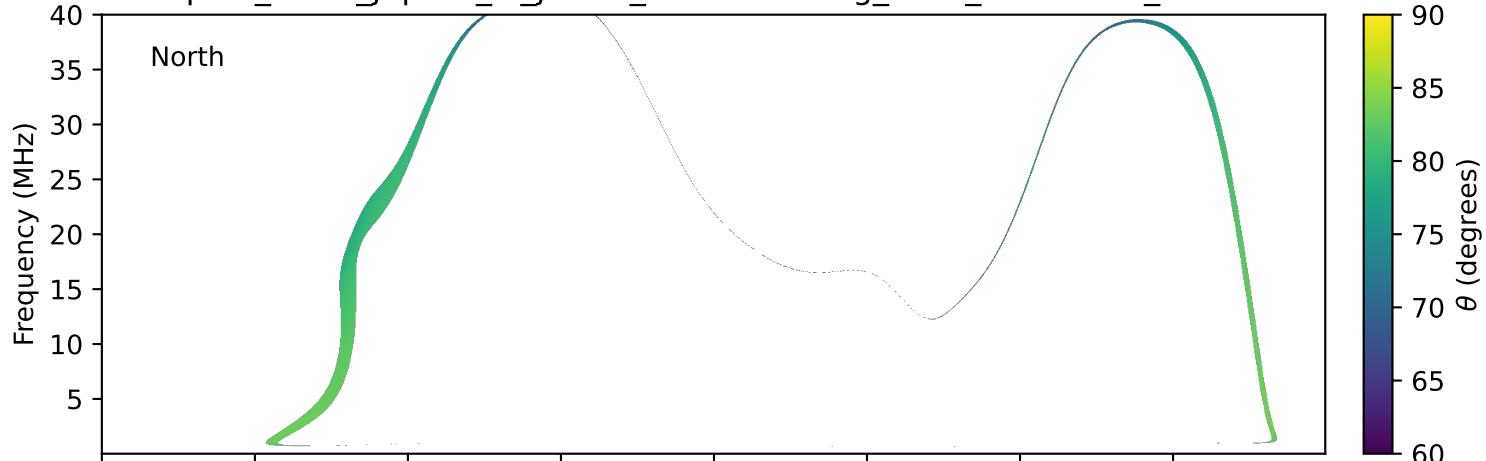

expres\_earth\_jupiter\_io\_jrm33\_lossc-wid1deg\_3kev\_20170623\_v11.cdf

Time (hours of 2017-06-23 UTC)