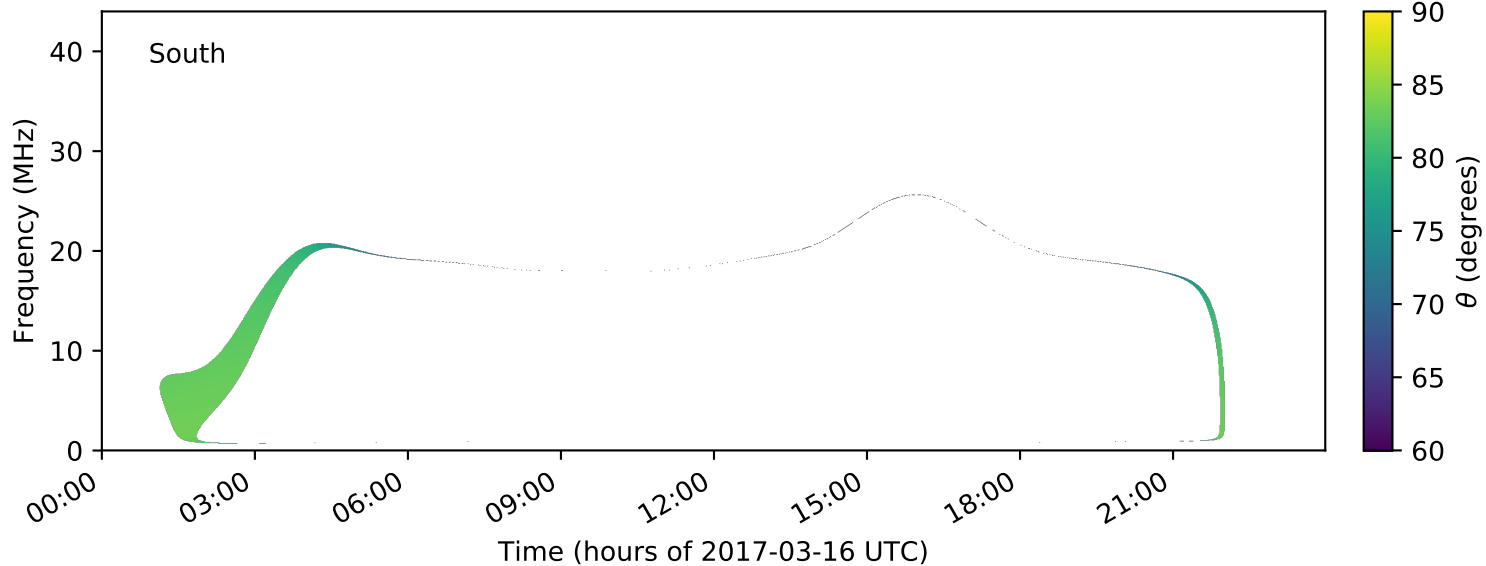

expres\_earth\_jupiter\_io\_jrm09\_lossc-wid1deg\_3kev\_20170316\_v01.cdf

Time (hours of 2017-03-16 UTC)