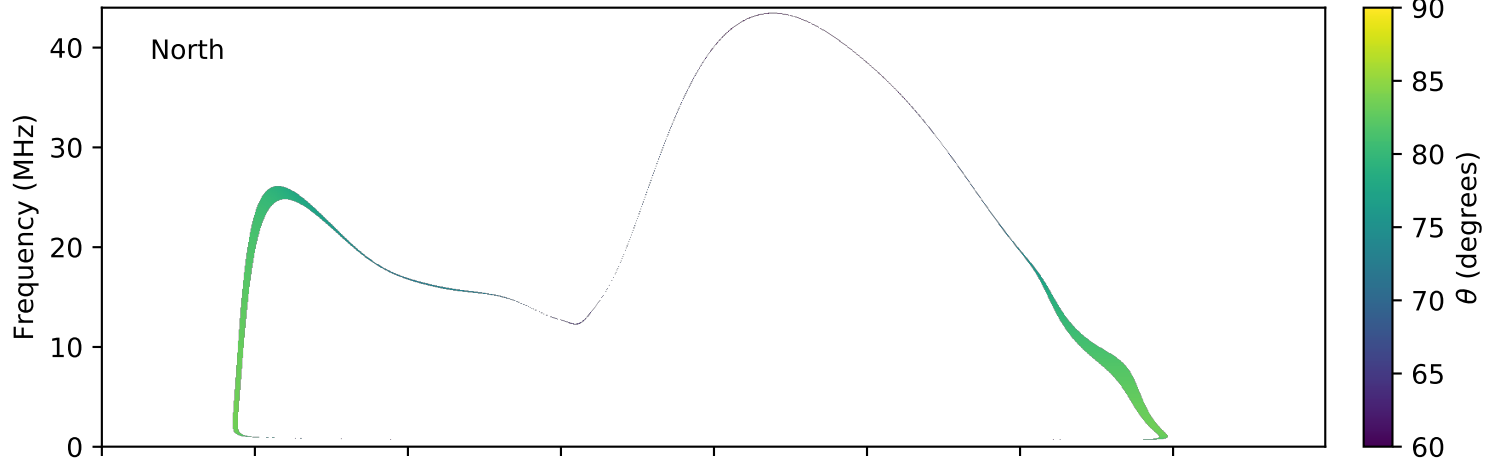

expres\_earth\_jupiter\_io\_jrm09\_lossc-wid1deg\_3kev\_20170316\_v01.cdf

Time (hours of 2017-03-16 UTC)