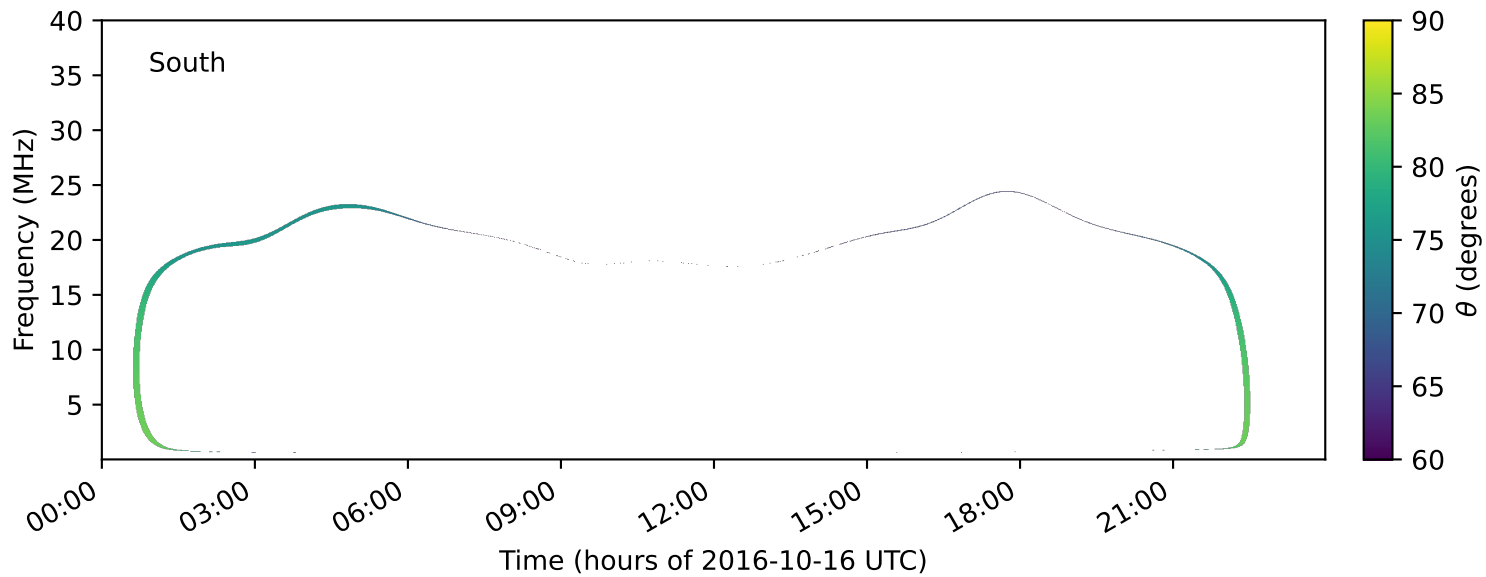

expres\_earth\_jupiter\_io\_jrm33\_lossc-wid1deg\_3kev\_20161016\_v11.cdf

Time (hours of 2016-10-16 UTC)