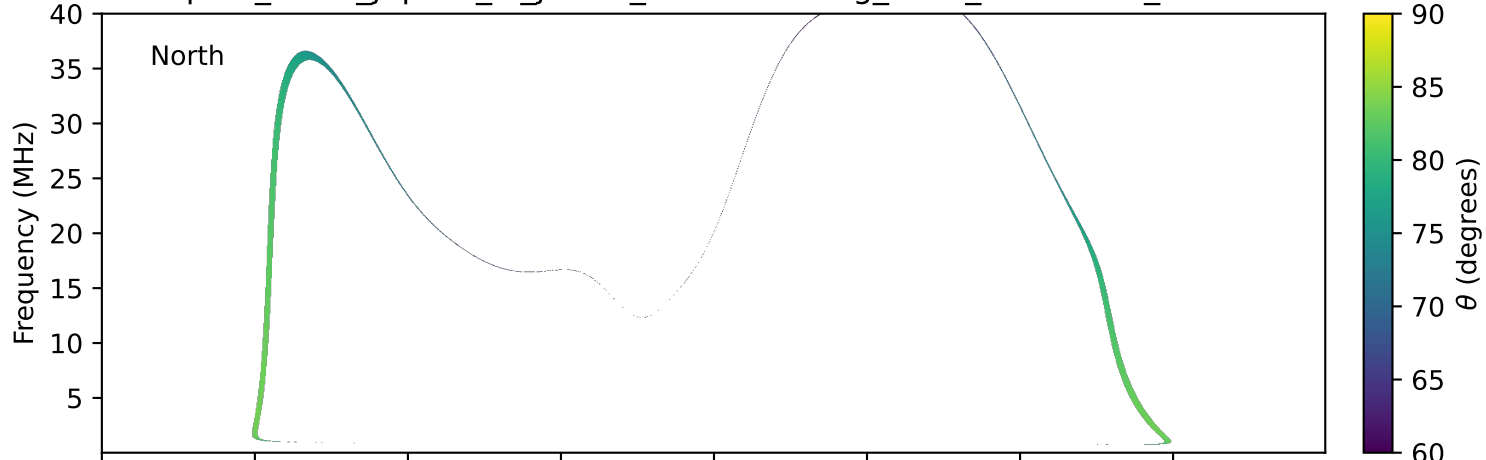

expres\_earth\_jupiter\_io\_jrm33\_lossc-wid1deg\_3kev\_20161016\_v11.cdf

Time (hours of 2016-10-16 UTC)