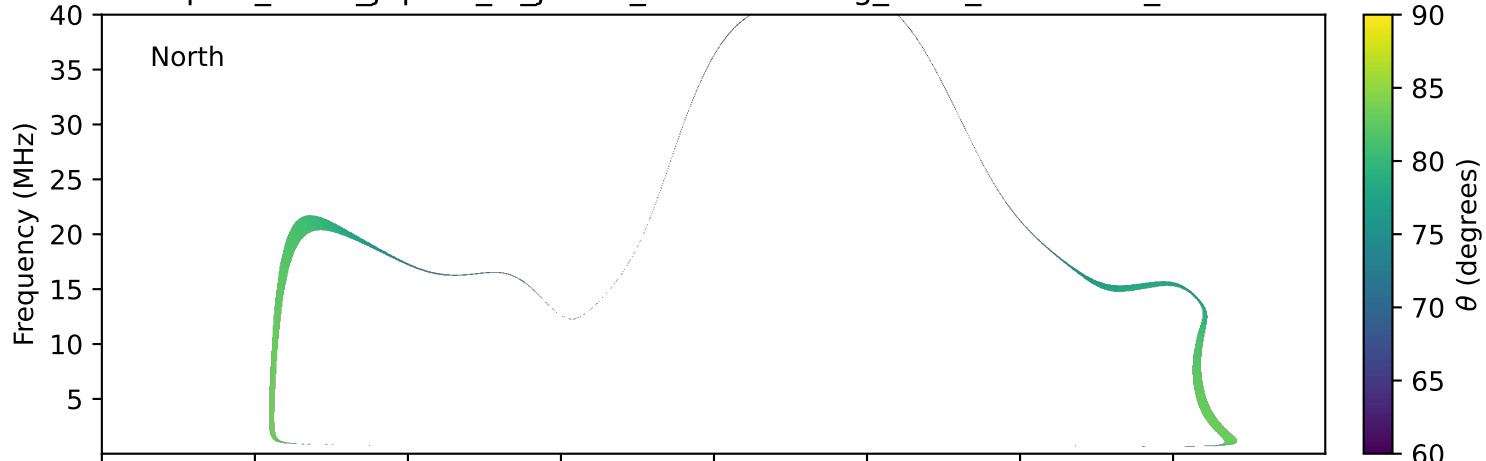

expres_earth_jupiter_io_jrm33_lossc-wid1deg_3kev_20151203_v11.cdf

Time (hours of 2015-12-03 UTC)