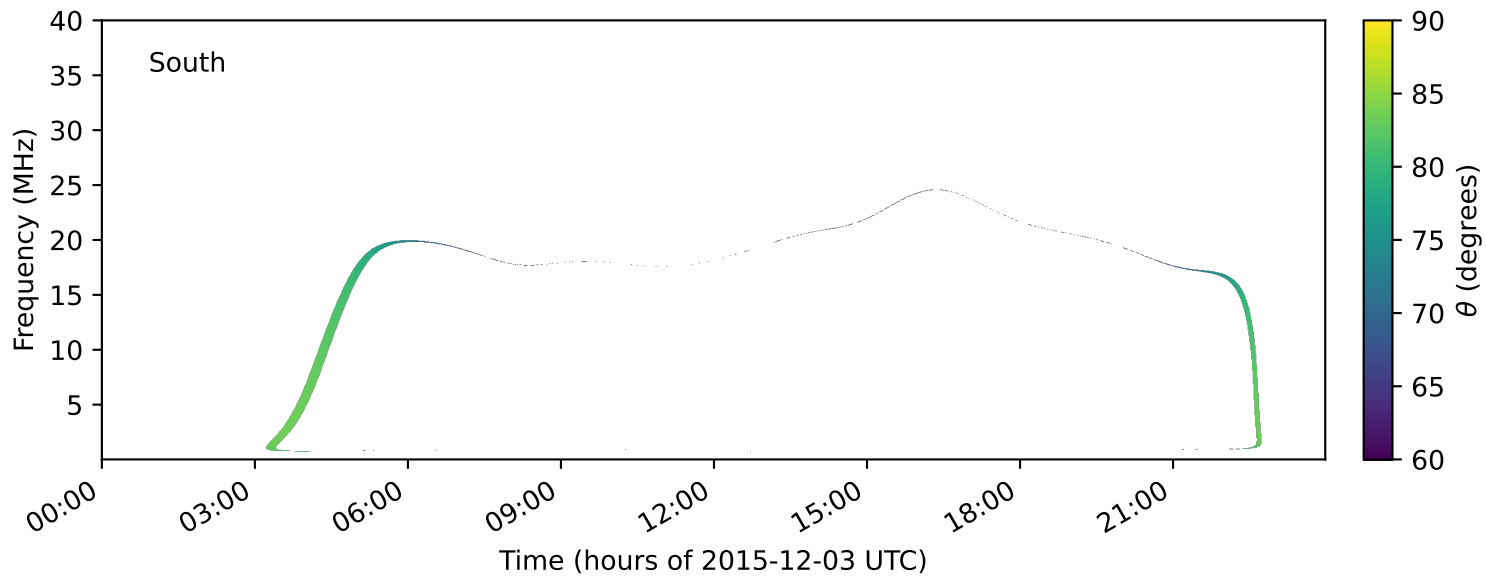

expres_earth_jupiter_io_jrm33_lossc-wid1deg_3kev_20151203_v11.cdf

Time (hours of 2015-12-03 UTC)