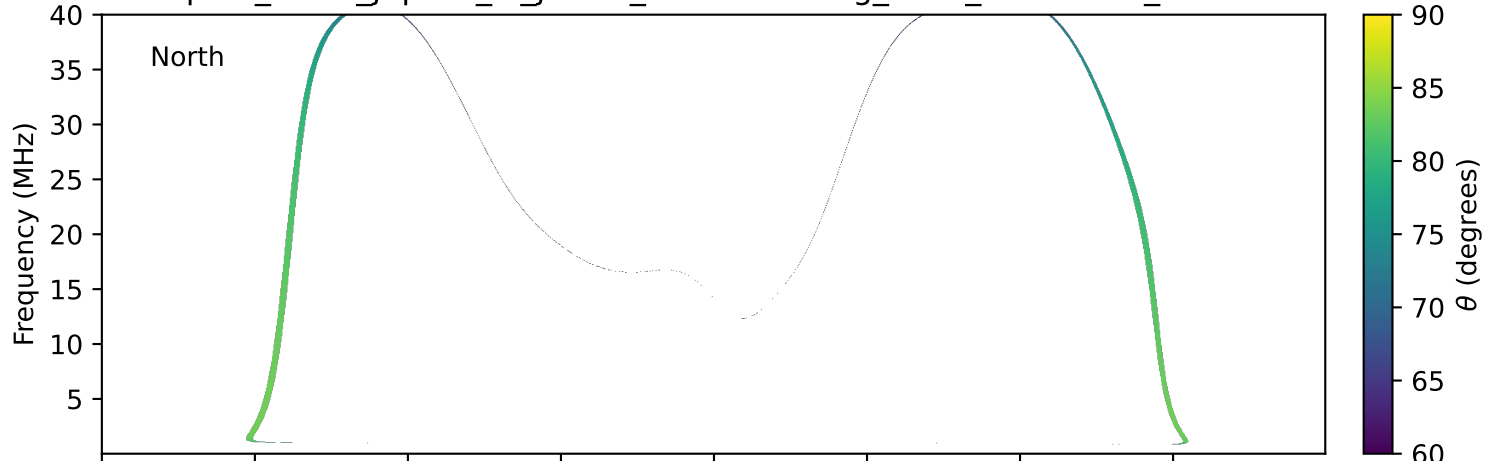

expres_earth_jupiter_io_jrm33_lossc-wid1deg_3kev_20150707_v11.cdf

Time (hours of 2015-07-07 UTC)