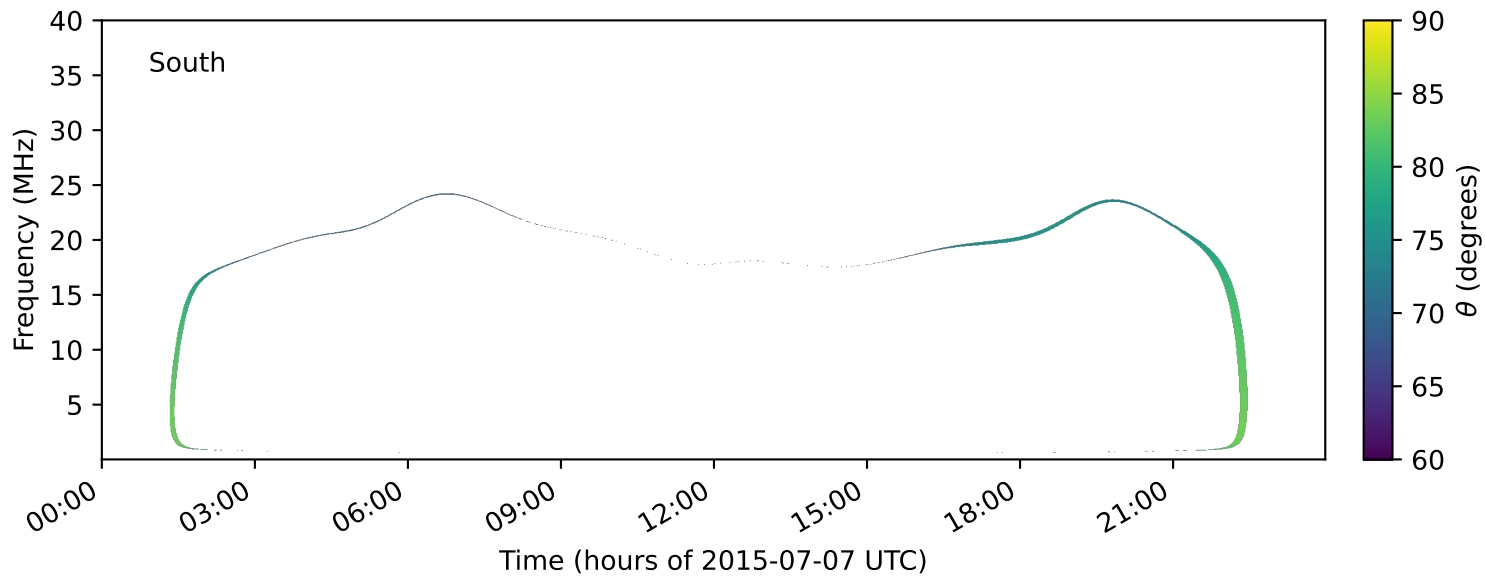

expres_earth_jupiter_io_jrm33_lossc-wid1deg_3kev_20150707_v11.cdf

Time (hours of 2015-07-07 UTC)