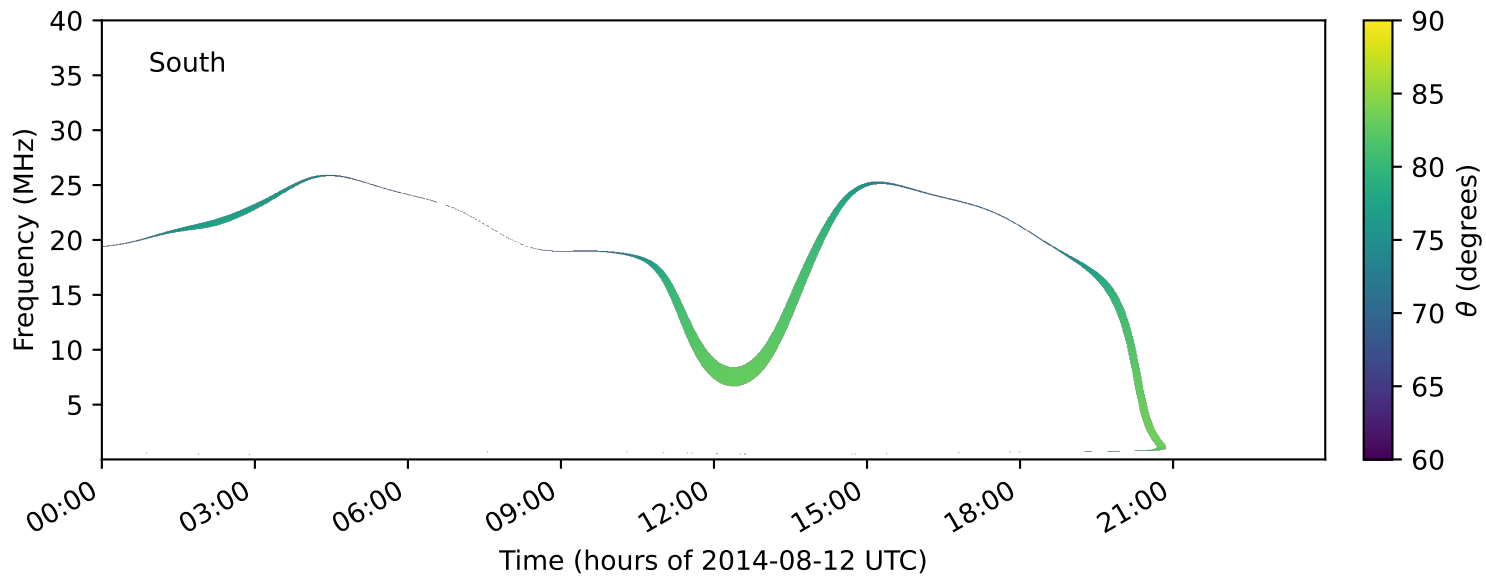

expres\_earth\_jupiter\_ganymede\_jrm33\_lossc-wid1deg\_3kev\_20140812\_v11.cdf

Time (hours of 2014-08-12 UTC)