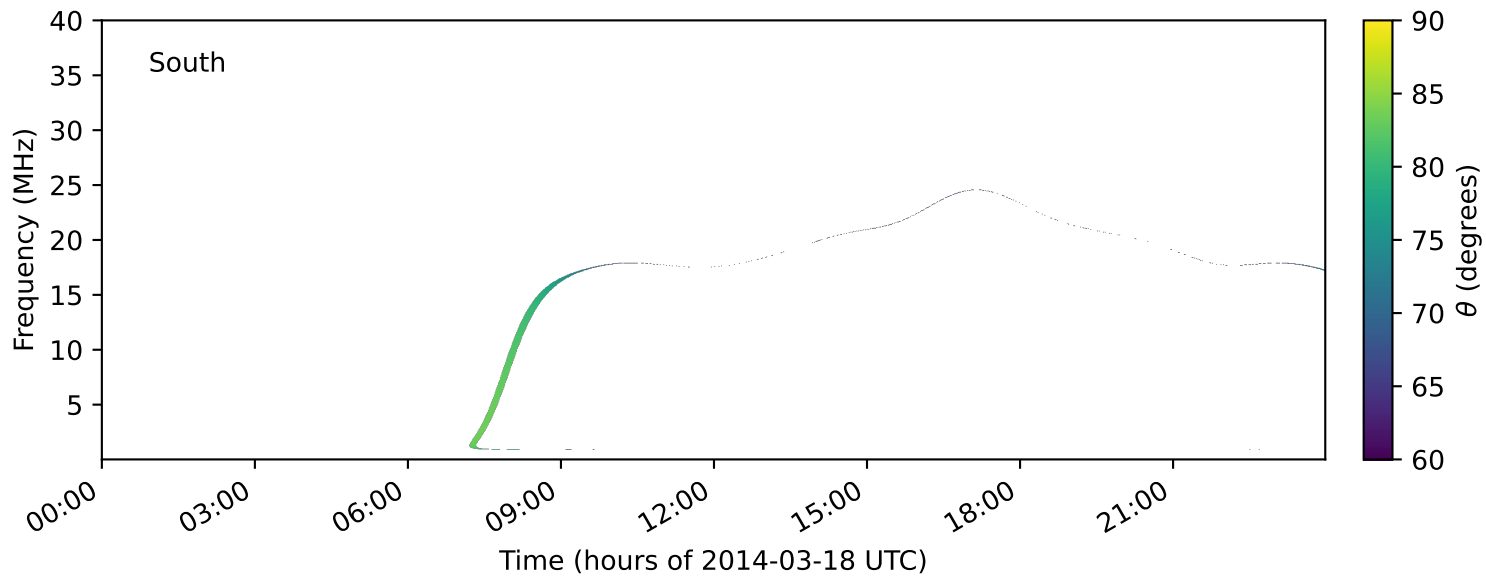

expres\_earth\_jupiter\_io\_jrm33\_lossc-wid1deg\_3kev\_20140318\_v11.cdf

Time (hours of 2014-03-18 UTC)