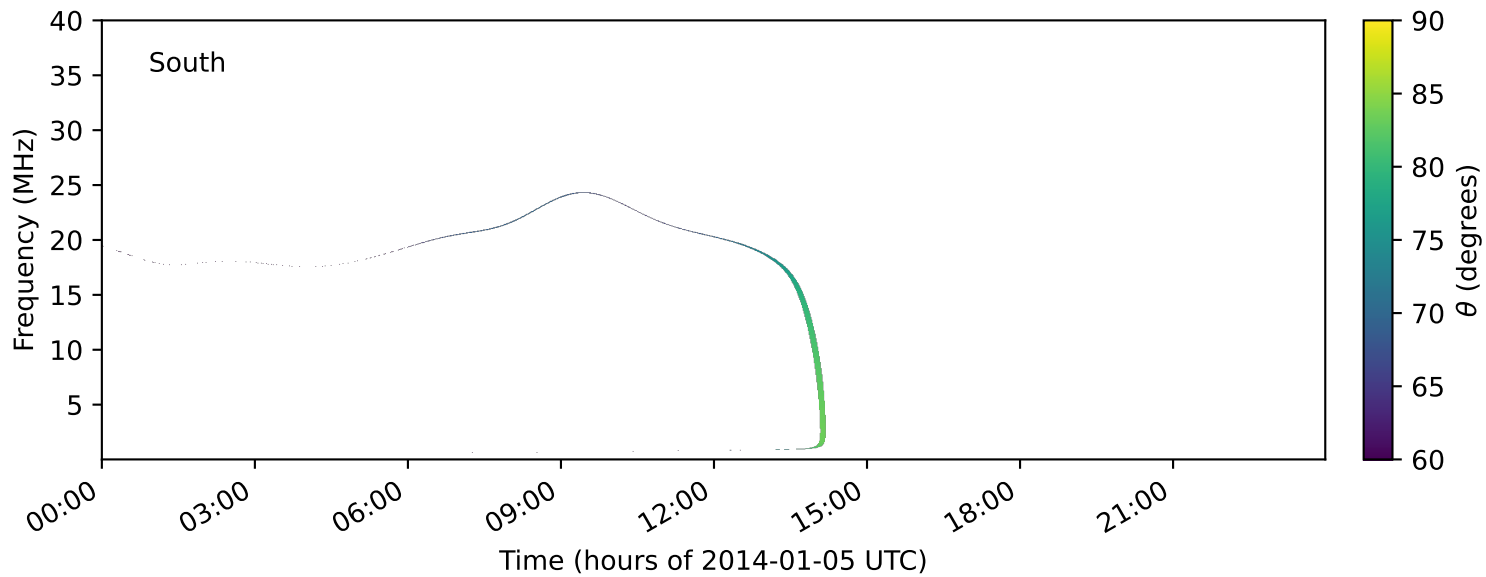

expres_earth_jupiter_io_jrm33_lossc-wid1deg_3kev_20140105_v11.cdf

Time (hours of 2014-01-05 UTC)