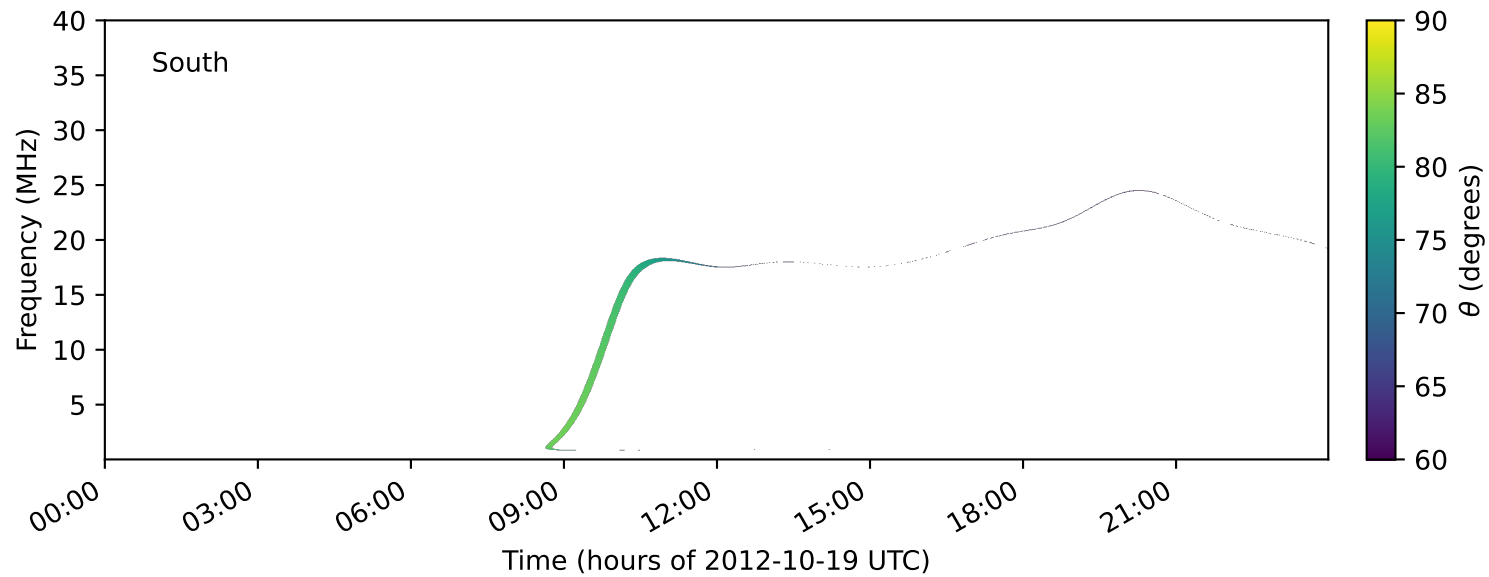

expres\_earth\_jupiter\_io\_jrm33\_lossc-wid1deg\_3kev\_20121019\_v11.cdf

Time (hours of 2012-10-19 UTC)