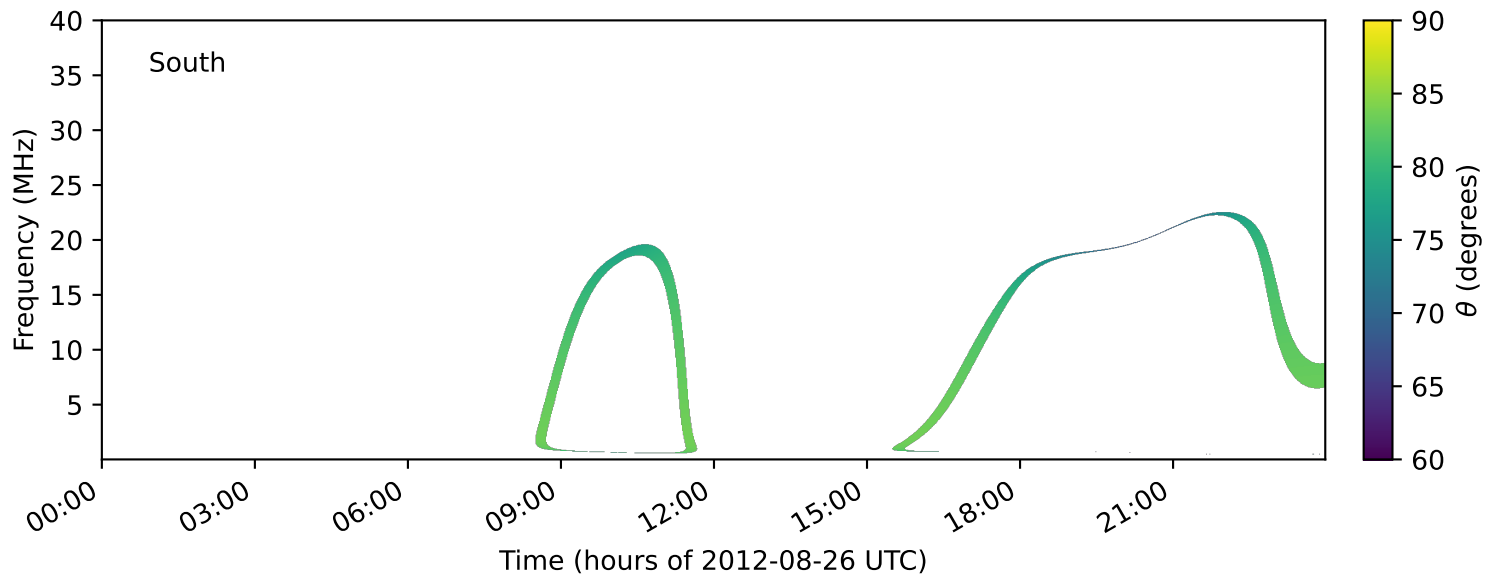

expres\_earth\_jupiter\_ganymede\_jrm33\_lossc-wid1deg\_3kev\_20120826\_v11.cdf

Time (hours of 2012-08-26 UTC)