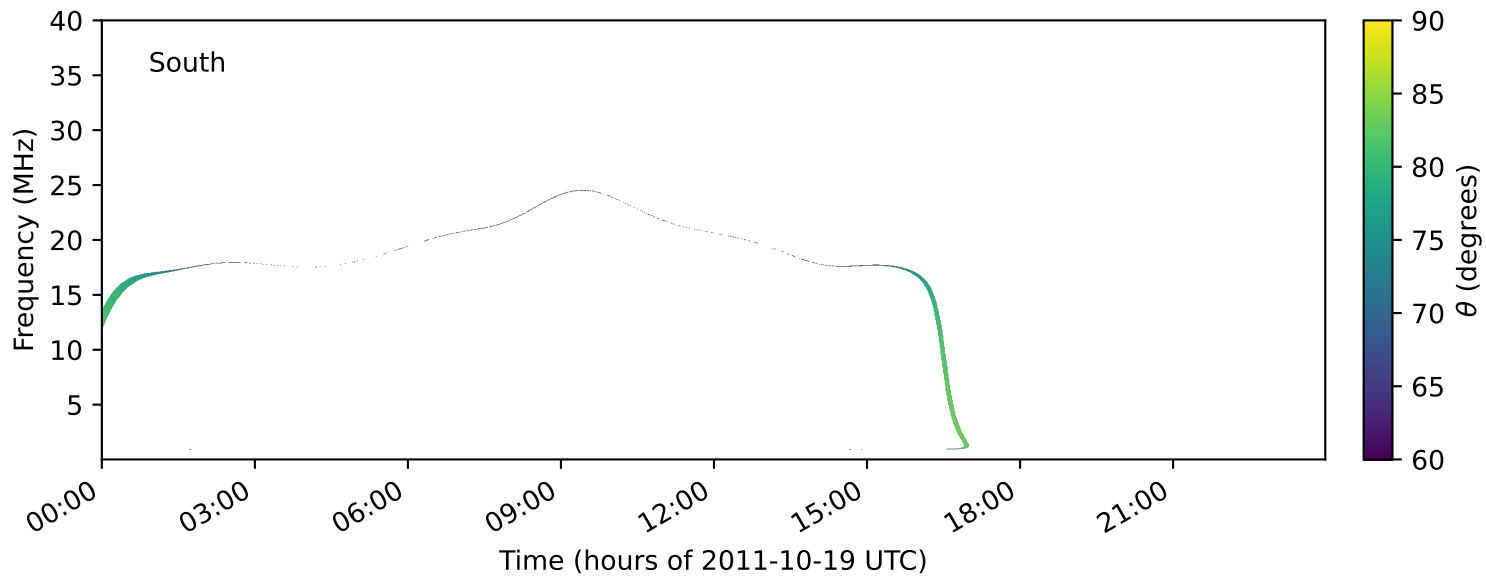

expres\_earth\_jupiter\_io\_jrm33\_lossc-wid1deg\_3kev\_20111019\_v11.cdf

Time (hours of 2011-10-19 UTC)