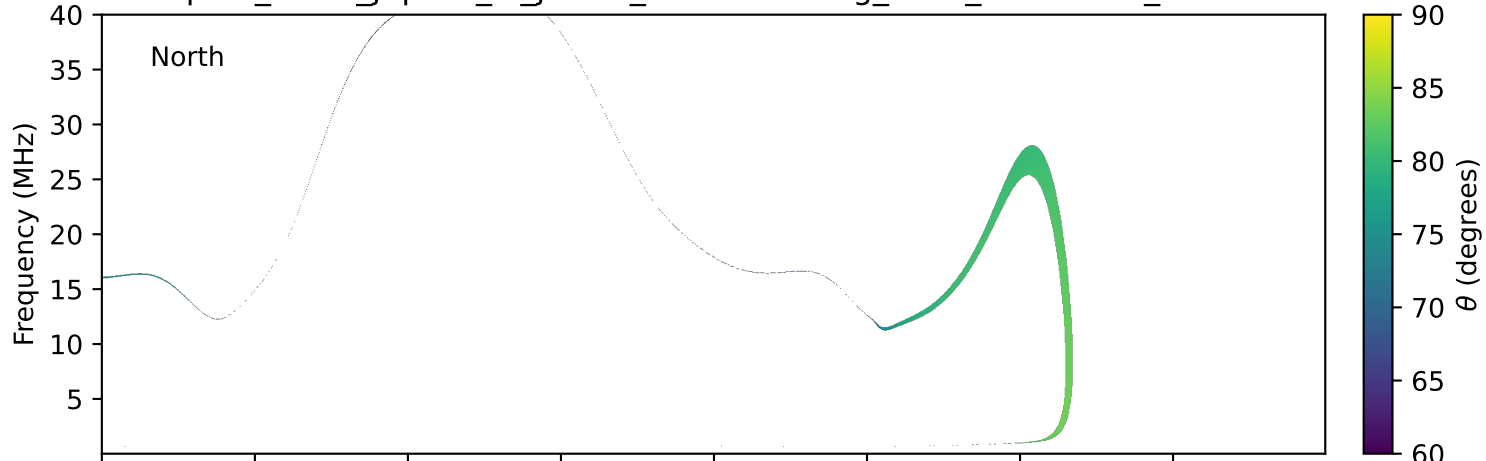

expres\_earth\_jupiter\_io\_jrm33\_lossc-wid1deg\_3kev\_20111019\_v11.cdf

Time (hours of 2011-10-19 UTC)