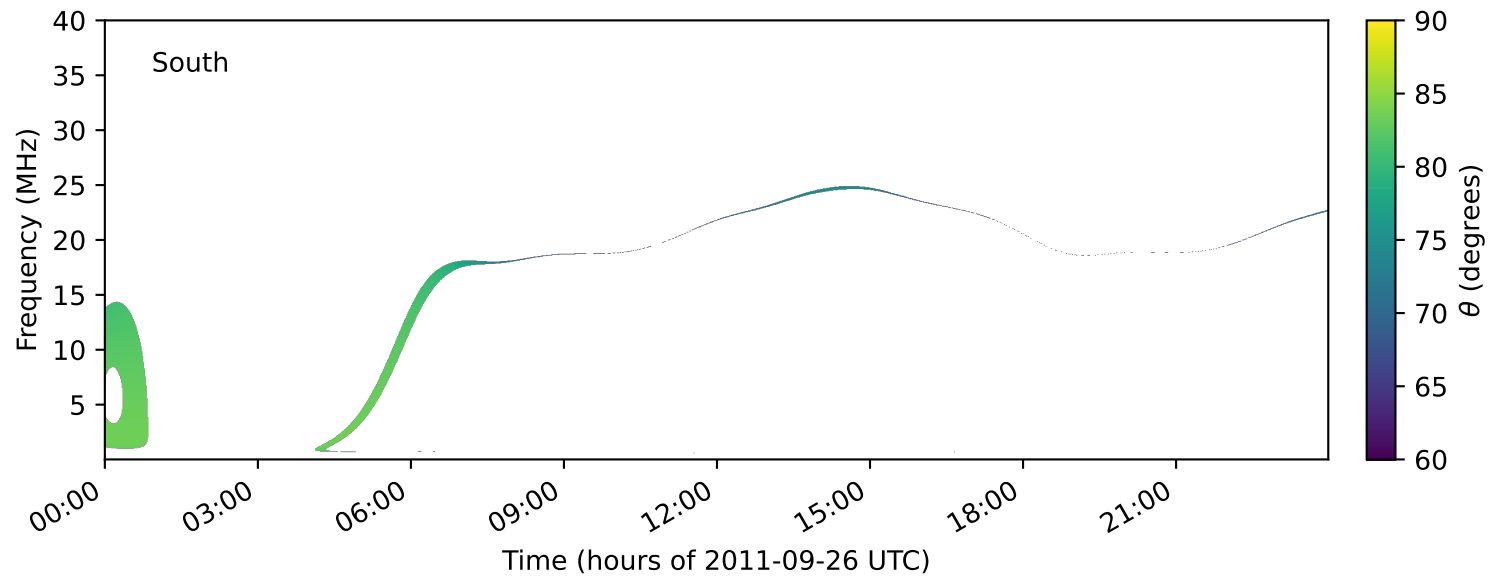

expres\_earth\_jupiter\_europa\_jrm33\_lossc-wid1deg\_3kev\_20110926\_v11.cdf

Time (hours of 2011-09-26 UTC)