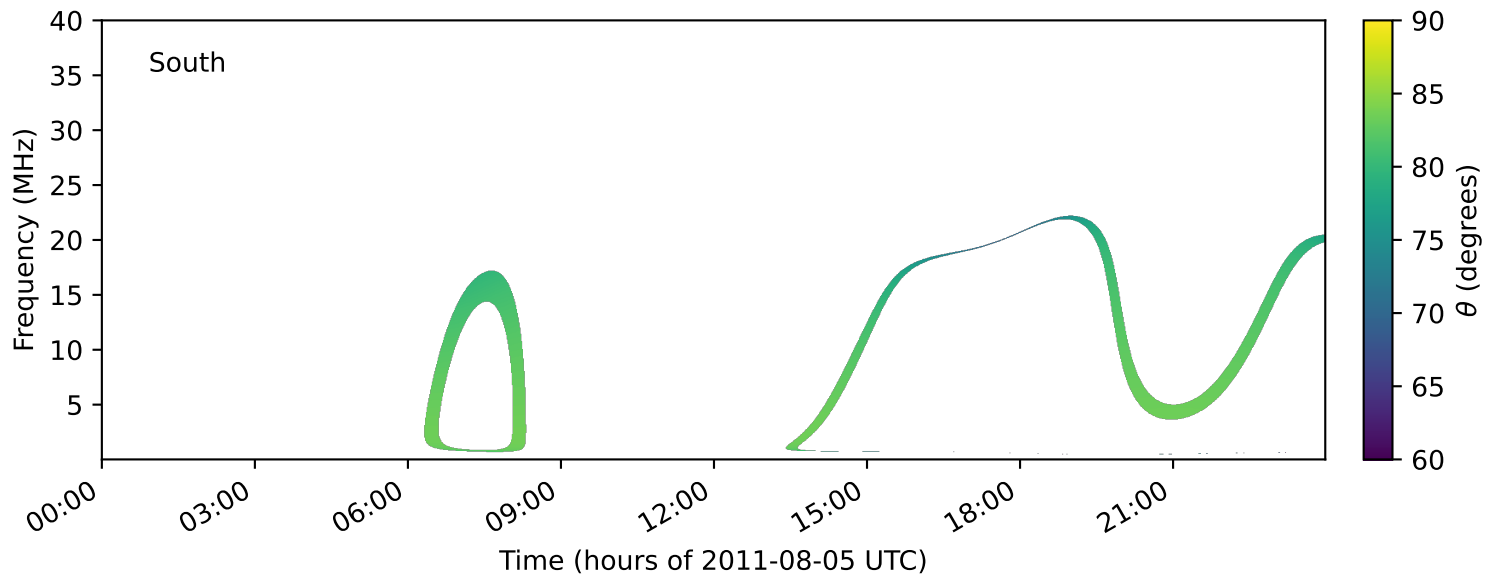

expres\_earth\_jupiter\_ganymede\_jrm33\_lossc-wid1deg\_3kev\_20110805\_v11.cdf

Time (hours of 2011-08-05 UTC)