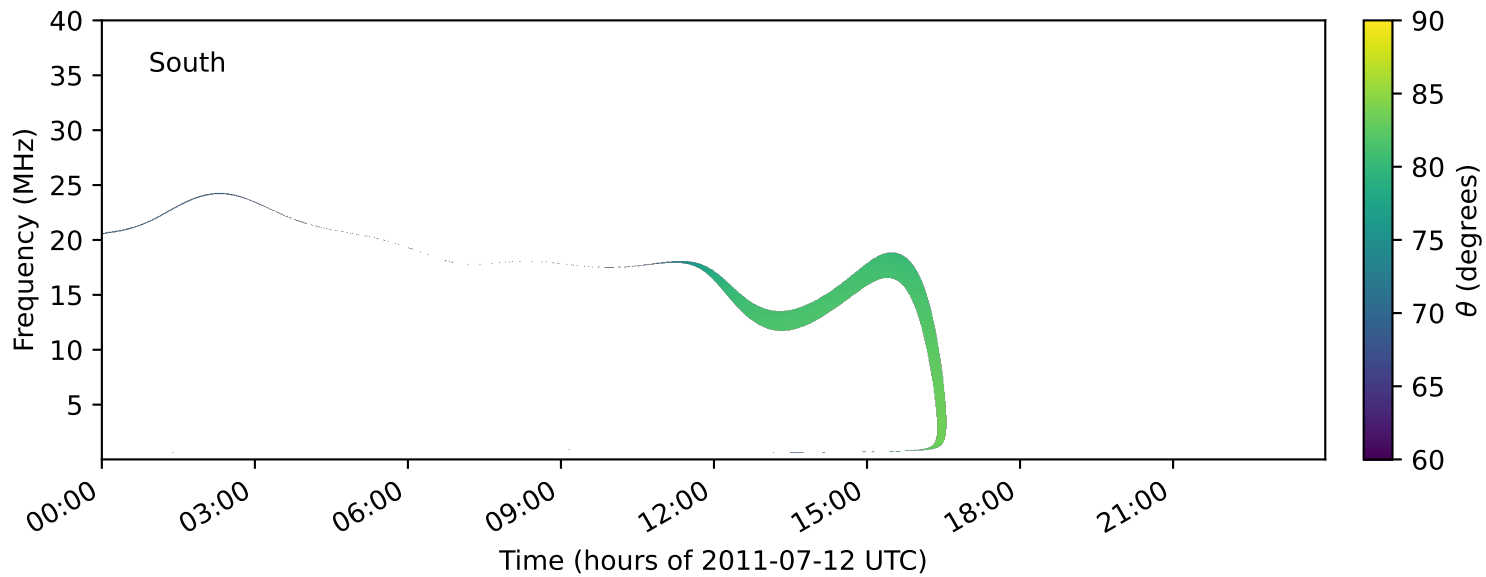

expres_earth_jupiter_io_jrm33_lossc-wid1deg_3kev_20110712_v11.cdf

Time (hours of 2011-07-12 UTC)