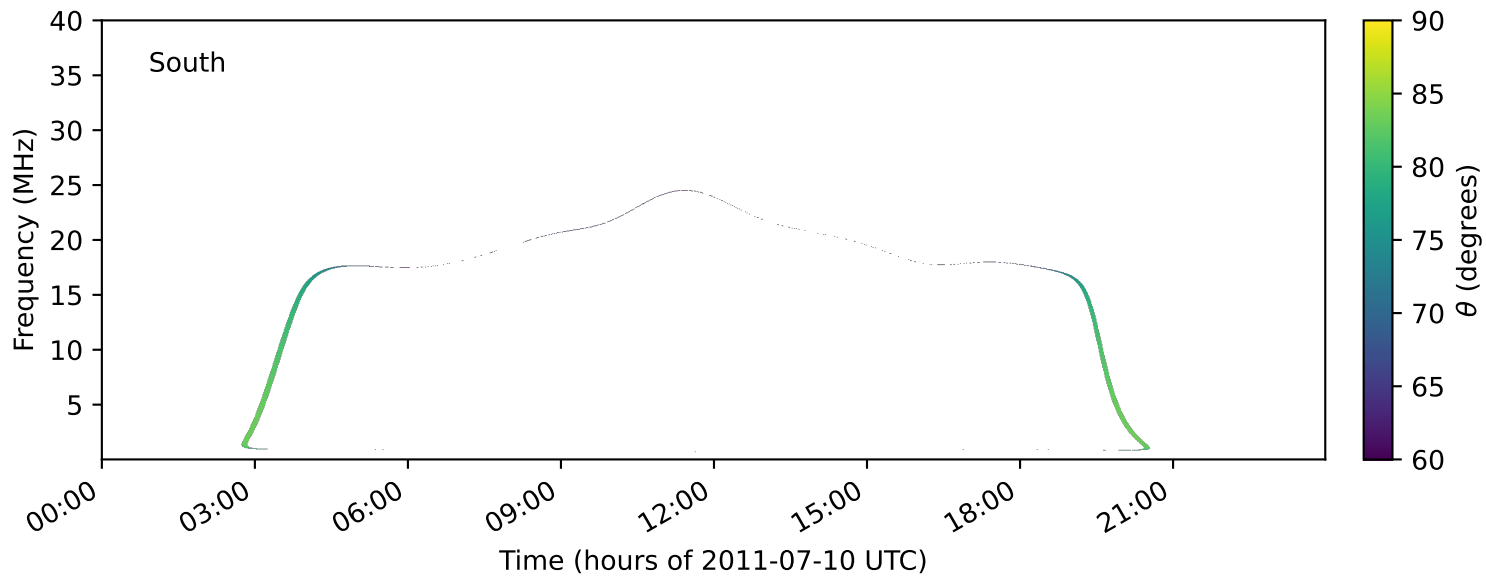

expres\_earth\_jupiter\_io\_jrm33\_lossc-wid1deg\_3kev\_20110710\_v11.cdf

Time (hours of 2011-07-10 UTC)