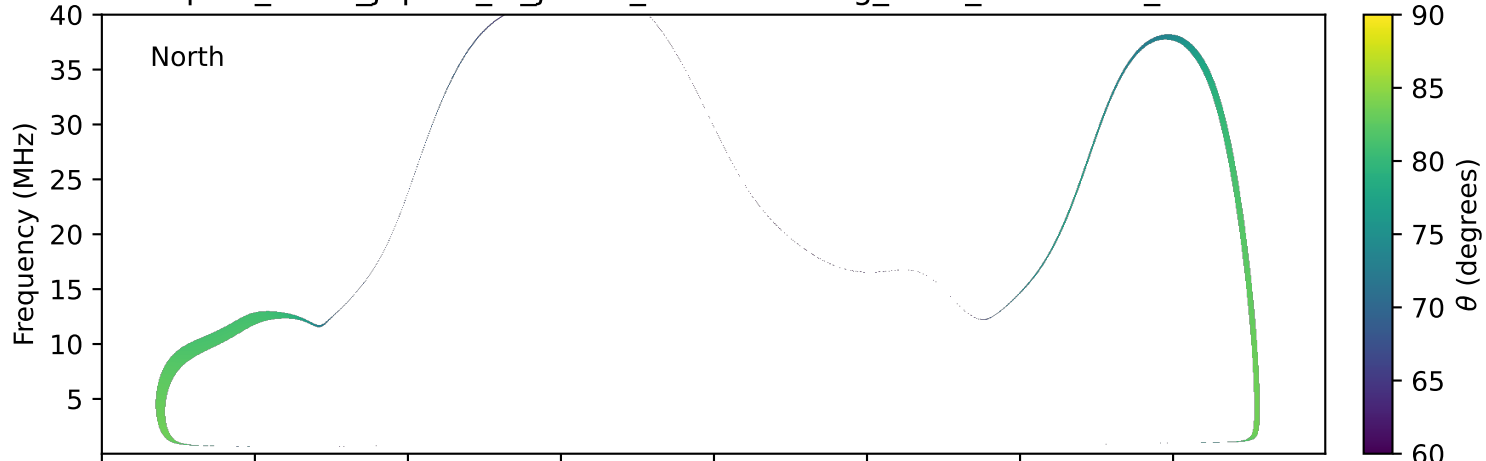

expres\_earth\_jupiter\_io\_jrm33\_lossc-wid1deg\_3kev\_20110710\_v11.cdf

Time (hours of 2011-07-10 UTC)