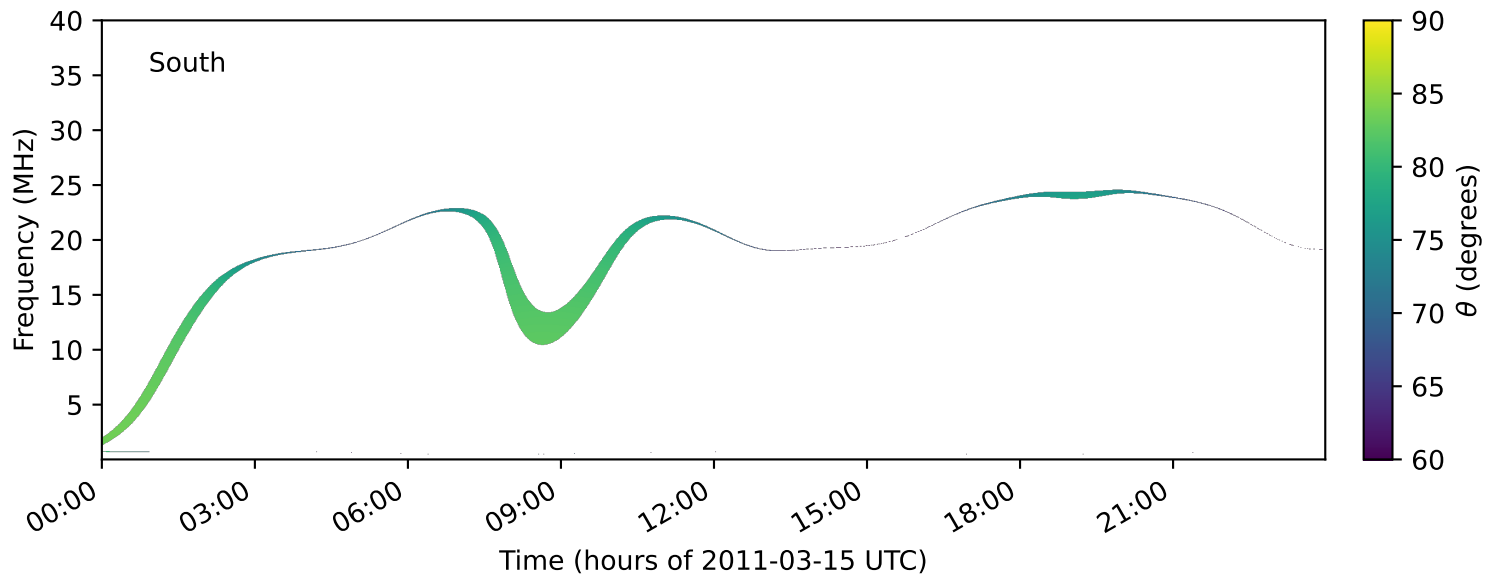

expres\_earth\_jupiter\_ganymede\_jrm33\_lossc-wid1deg\_3kev\_20110315\_v11.cdf

Time (hours of 2011-03-15 UTC)