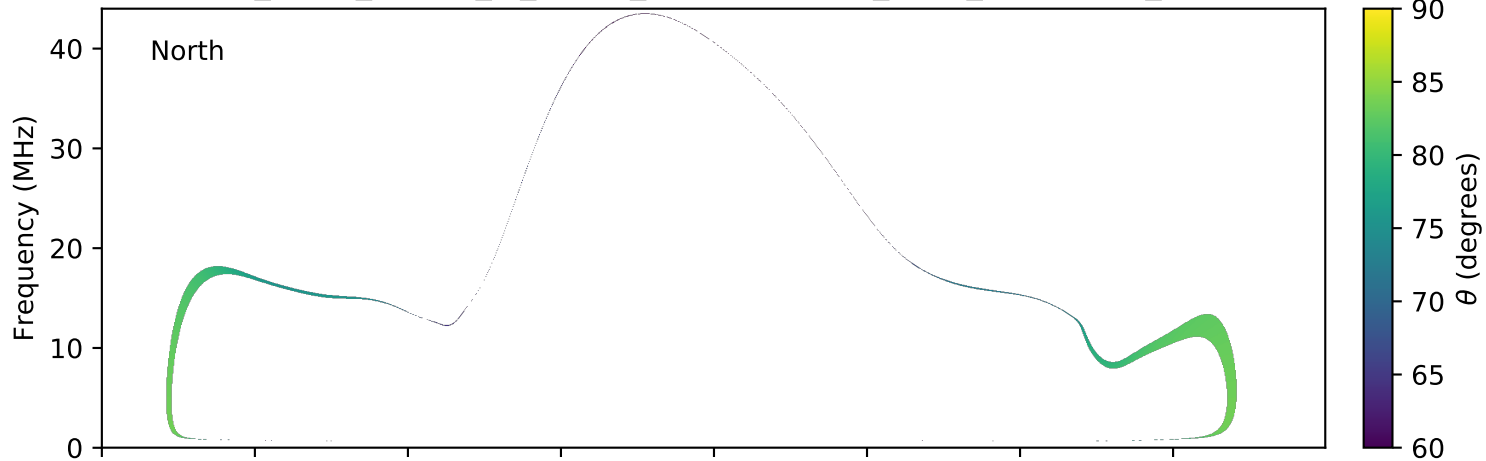

expres\_earth\_jupiter\_io\_jrm09\_lossc-wid1deg\_3kev\_20091217\_v01.cdf

Time (hours of 2009-12-17 UTC)