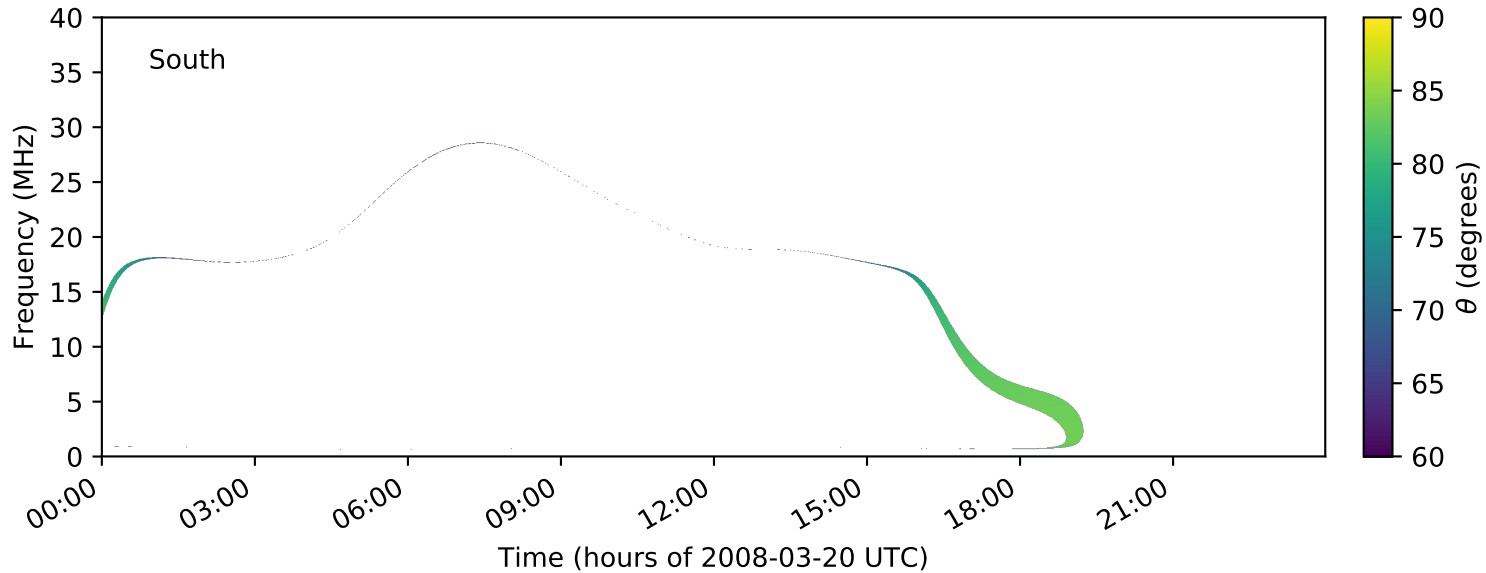

expres\_earth\_jupiter\_io\_isaac\_lossc-wid1deg\_3kev\_20080320\_v01.cdf

Time (hours of 2008-03-20 UTC)