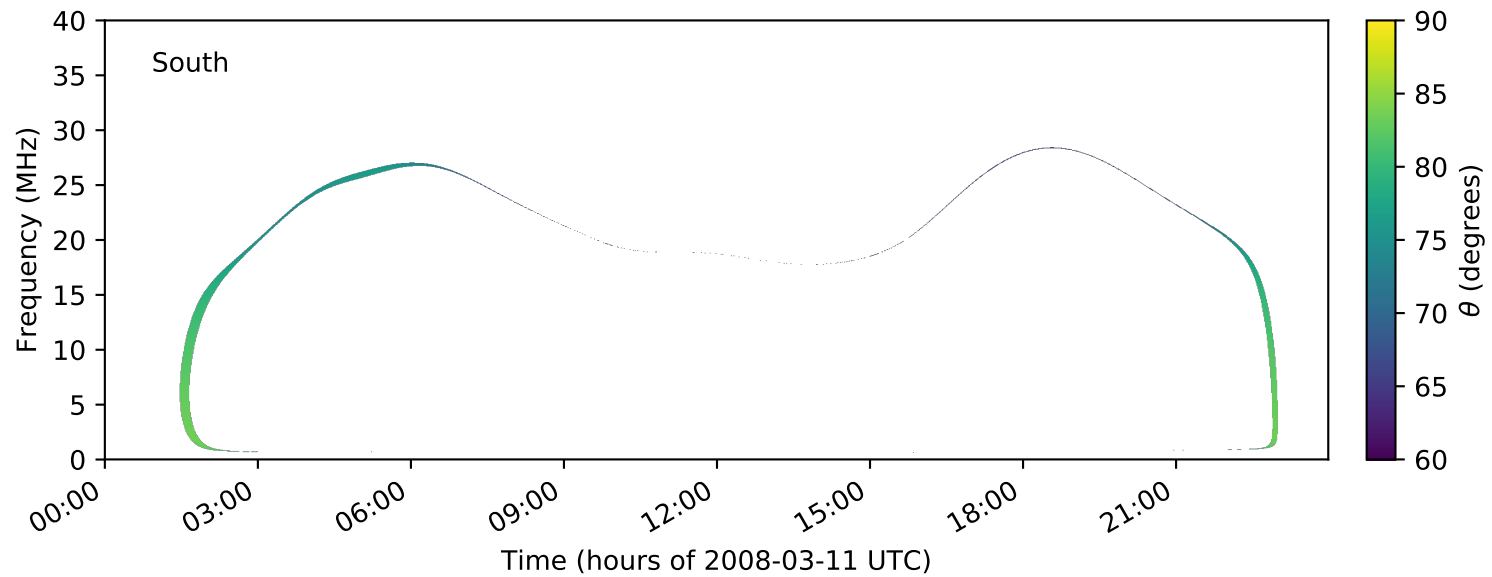

expres\_earth\_jupiter\_io\_isaac\_lossc-wid1deg\_3kev\_20080311\_v01.cdf

Time (hours of 2008-03-11 UTC)