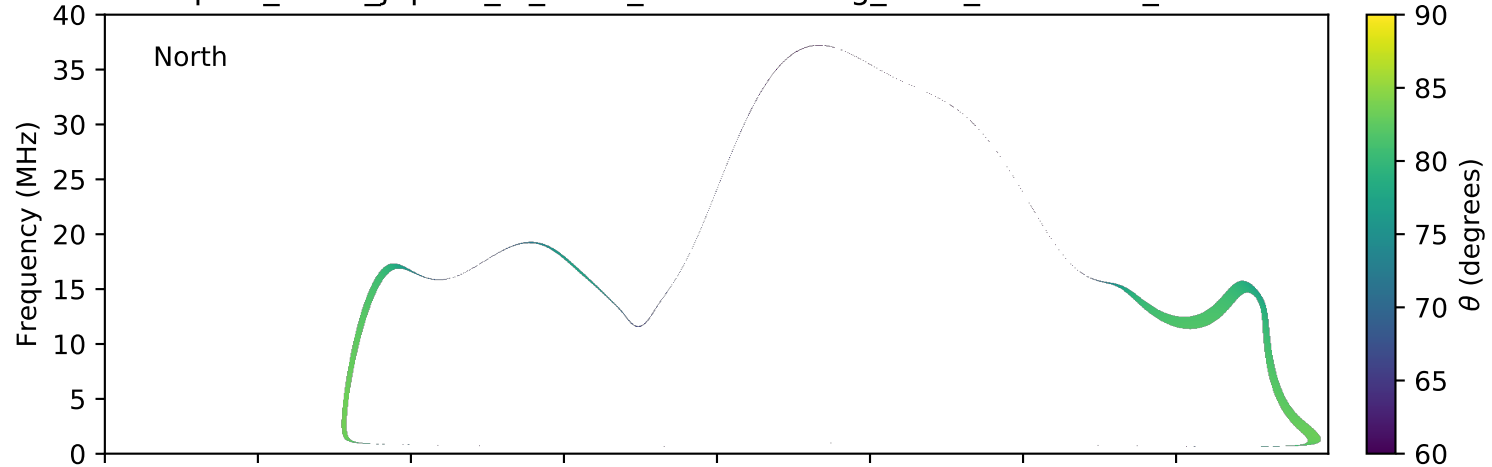

expres_earth_jupiter_io_isaac_lossc-wid1deg_3kev_20080224_v01.cdf

Time (hours of 2008-02-24 UTC)