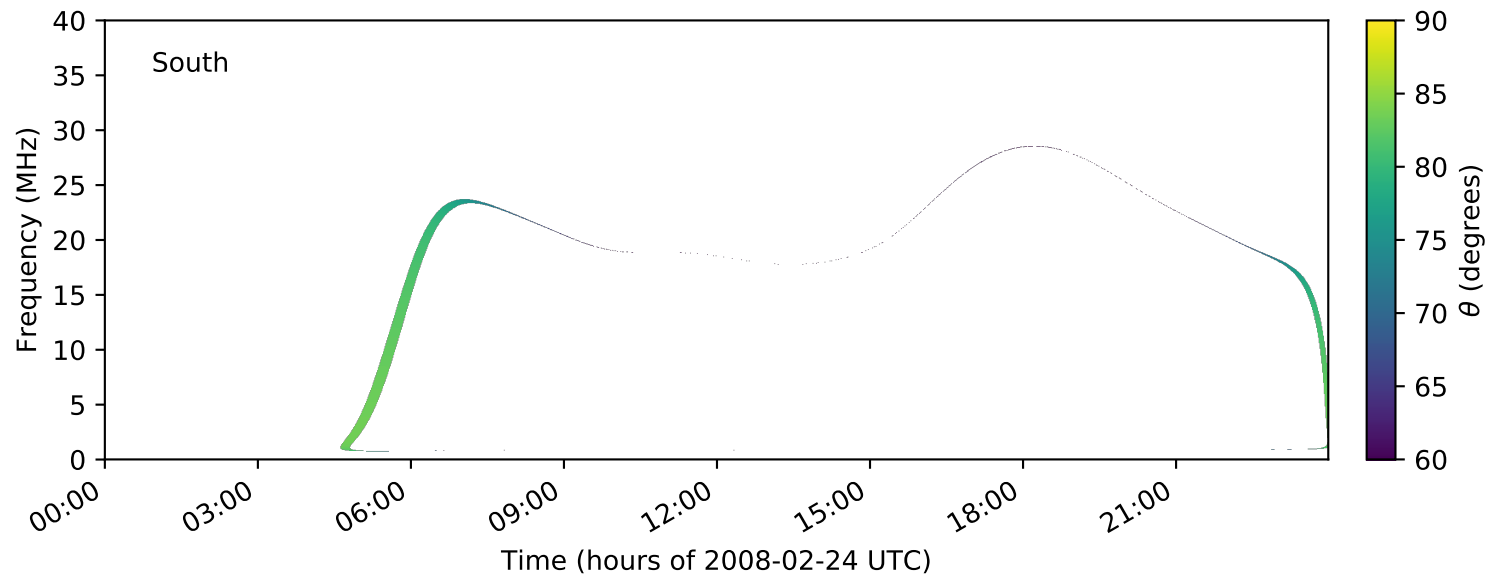

expres_earth_jupiter_io_isaac_lossc-wid1deg_3kev_20080224_v01.cdf

Time (hours of 2008-02-24 UTC)