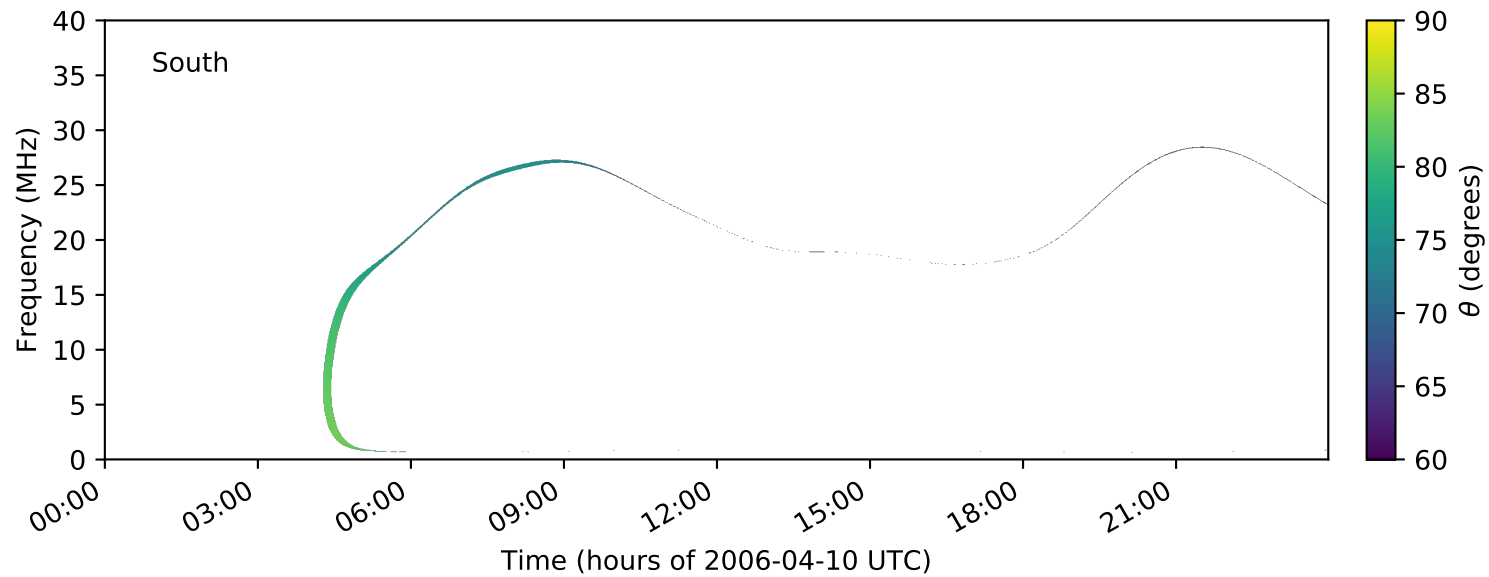

expres_earth_jupiter_io_isaac_lossc-wid1deg_3kev_20060410_v01.cdf

Time (hours of 2006-04-10 UTC)