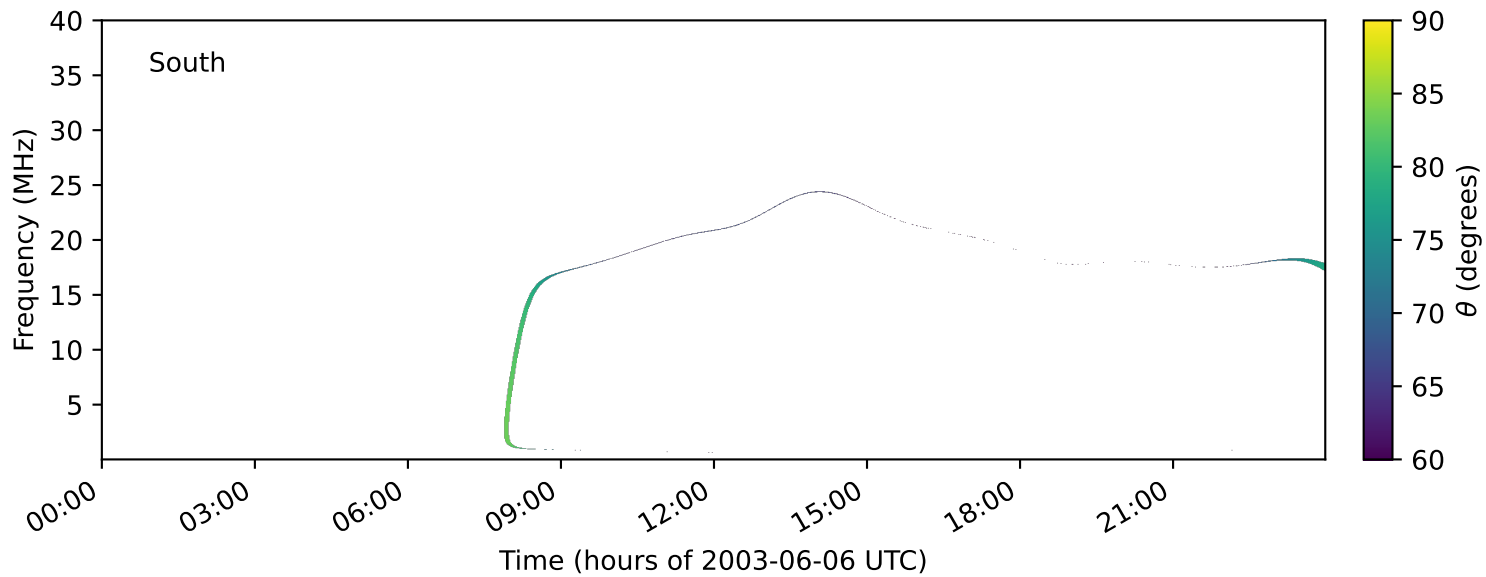

expres_earth_jupiter_io_jrm33_lossc-wid1deg_3kev_20030606_v11.cdf

Time (hours of 2003-06-06 UTC)