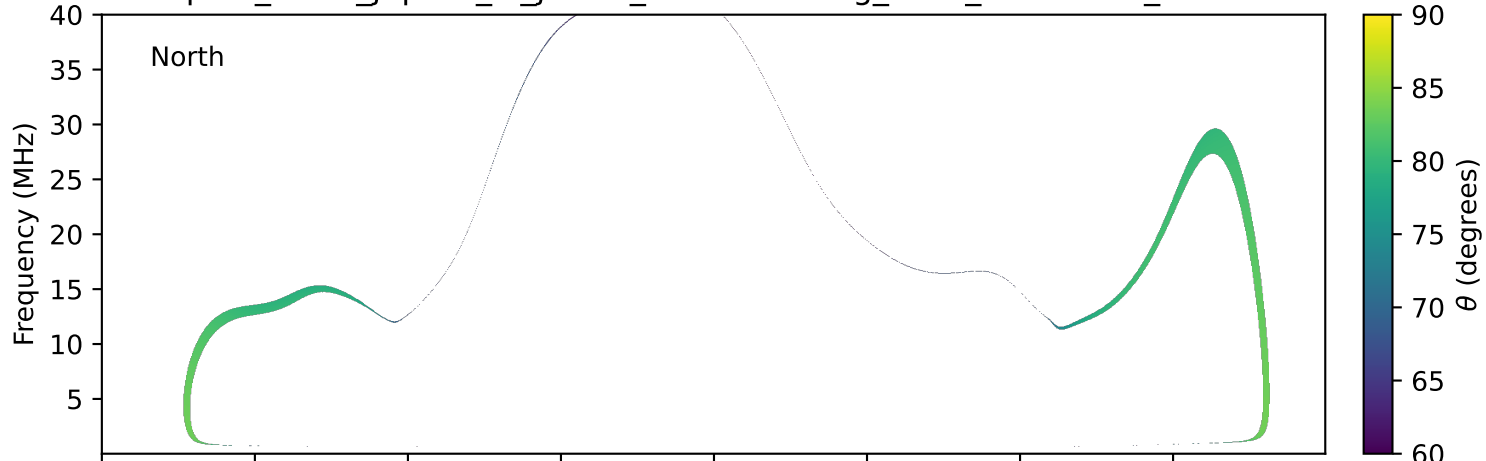

expres_earth_jupiter_io_jrm33_lossc-wid1deg_3kev_20030516_v11.cdf

Time (hours of 2003-05-16 UTC)