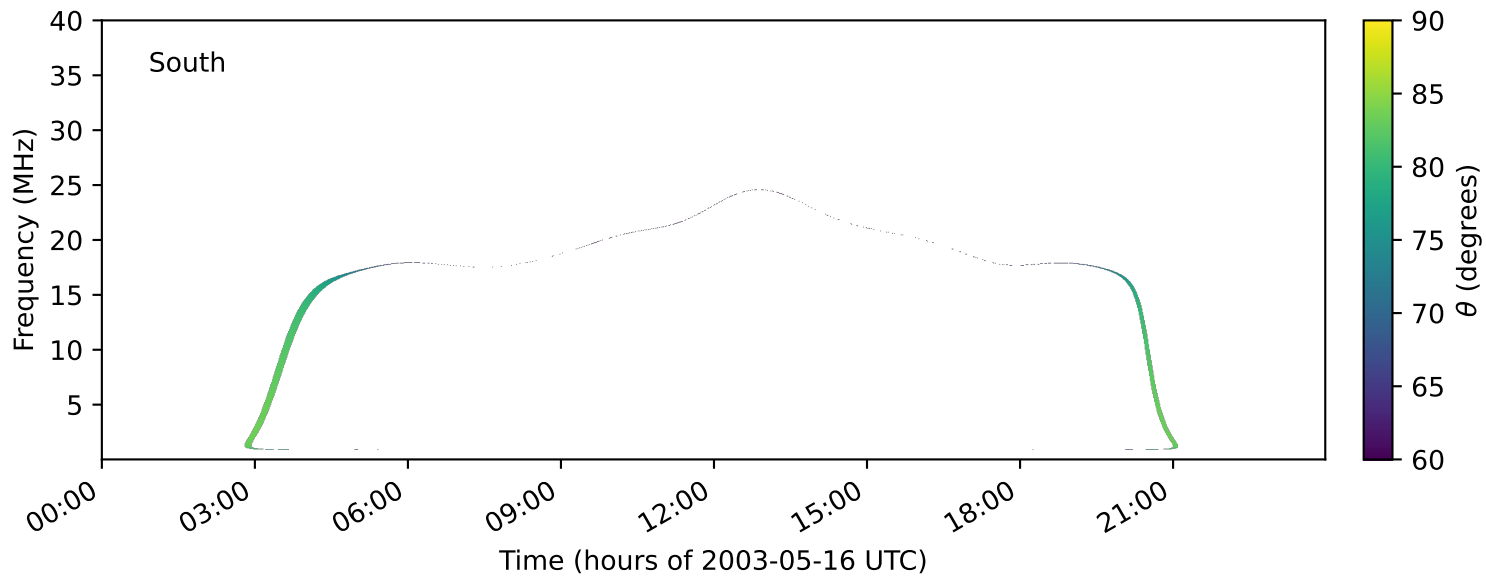

expres_earth_jupiter_io_jrm33_lossc-wid1deg_3kev_20030516_v11.cdf

Time (hours of 2003-05-16 UTC)