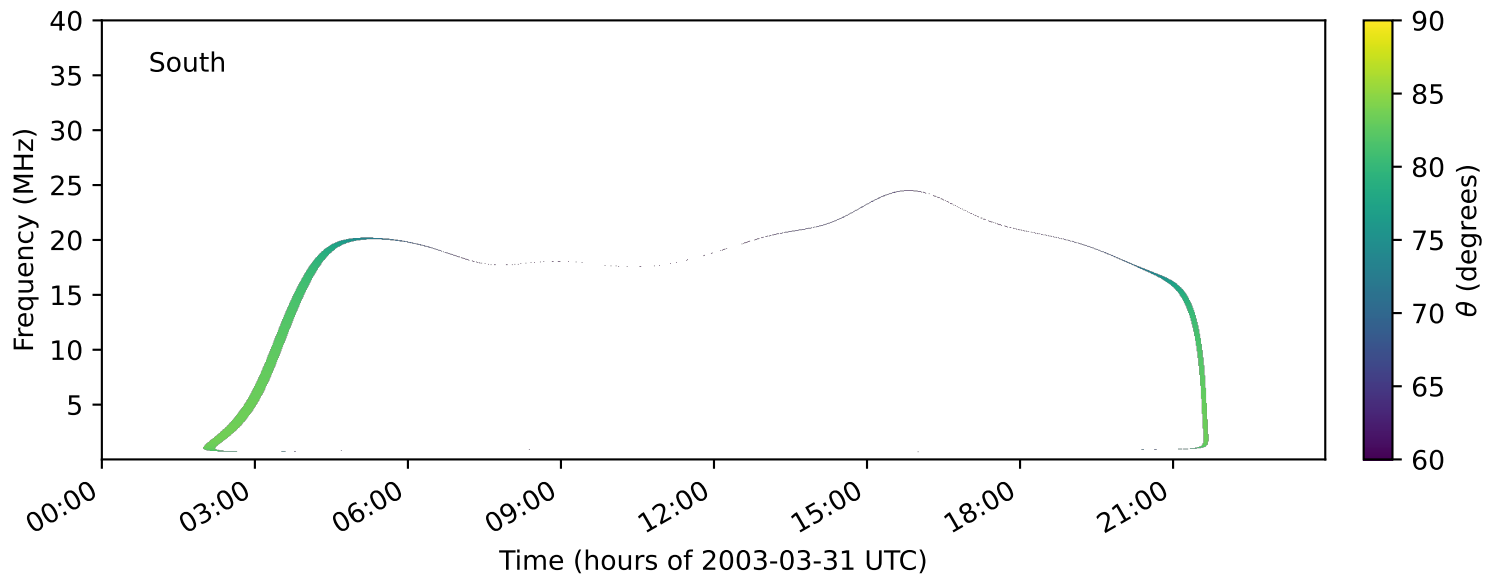

expres\_earth\_jupiter\_io\_jrm33\_lossc-wid1deg\_3kev\_20030331\_v11.cdf

Time (hours of 2003-03-31 UTC)