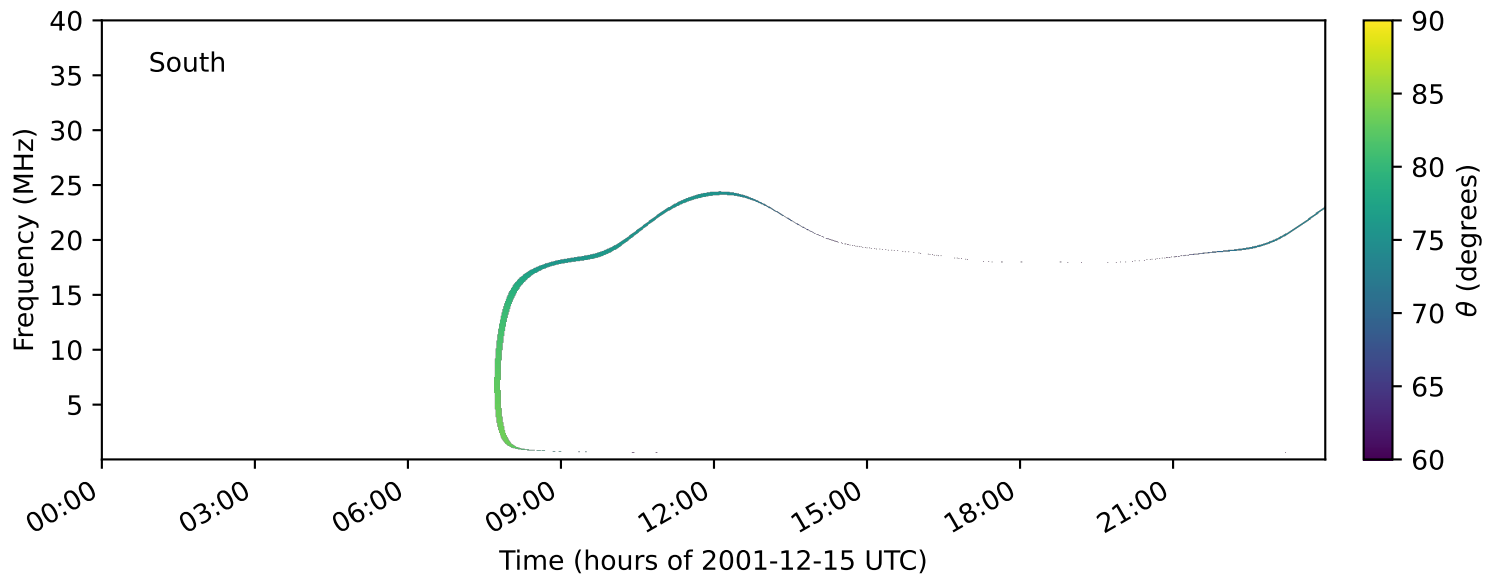

expres\_earth\_jupiter\_io\_jrm09\_lossc-wid1deg\_3kev\_20011215\_v11.cdf

Time (hours of 2001-12-15 UTC)