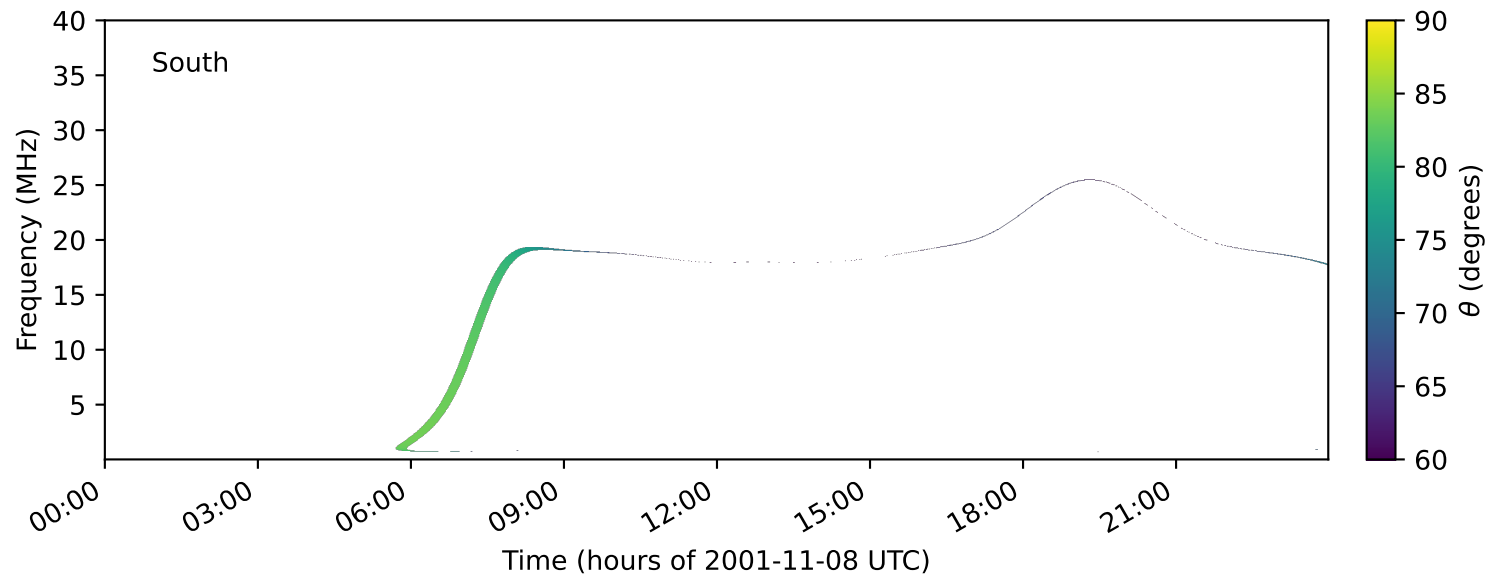

expres\_earth\_jupiter\_io\_jrm09\_lossc-wid1deg\_3kev\_20011108\_v11.cdf

Time (hours of 2001-11-08 UTC)