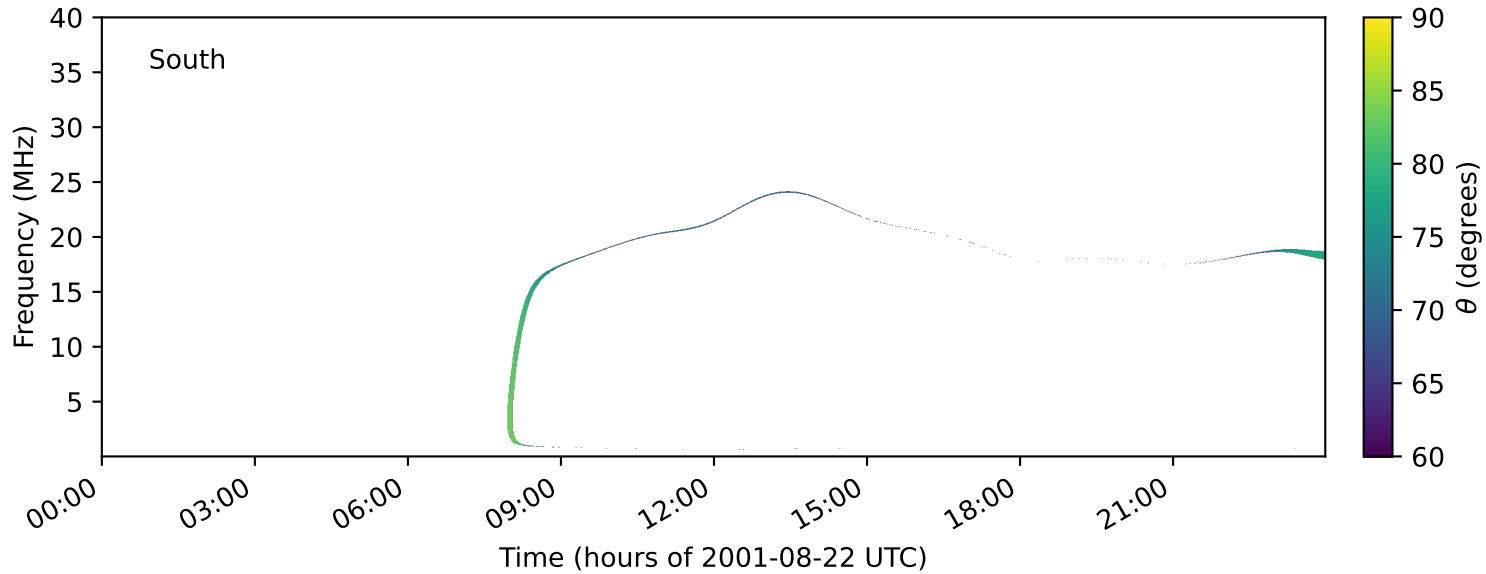

expres_earth_jupiter_io_jrm33_lossc-wid1deg_3kev_20010822_v11.cdf

Time (hours of 2001-08-22 UTC)