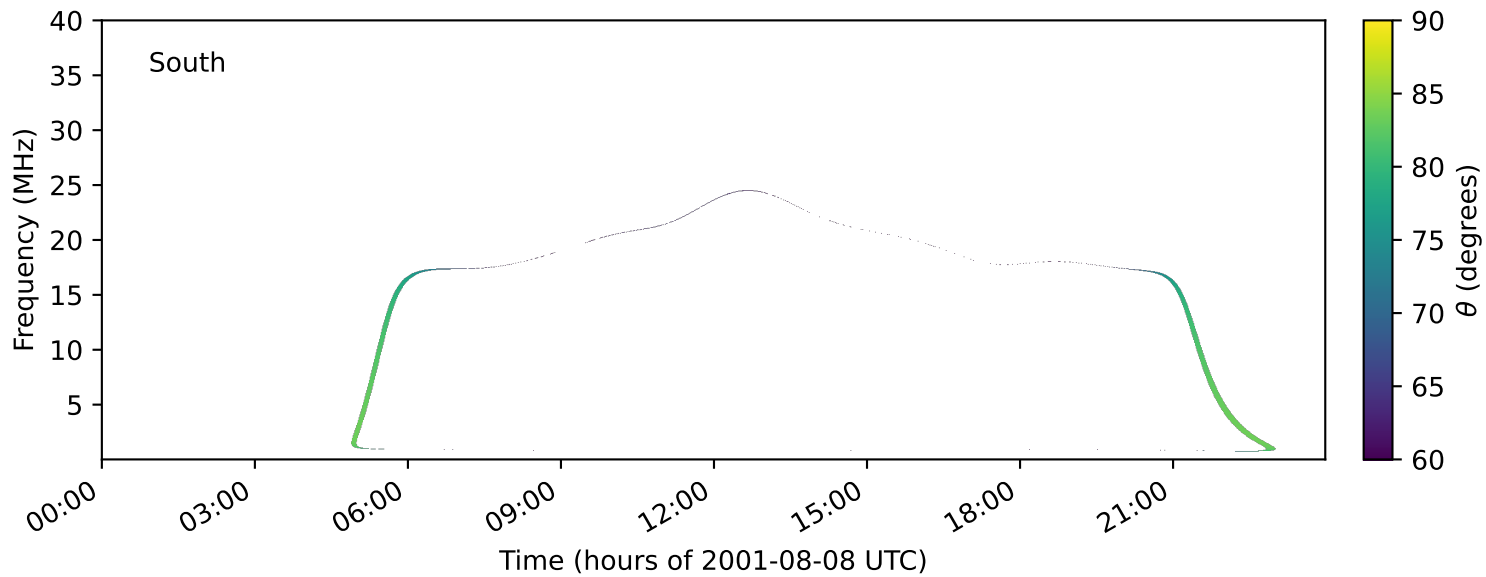

expres_earth_jupiter_io_jrm33_lossc-wid1deg_3kev_20010808_v11.cdf

Time (hours of 2001-08-08 UTC)