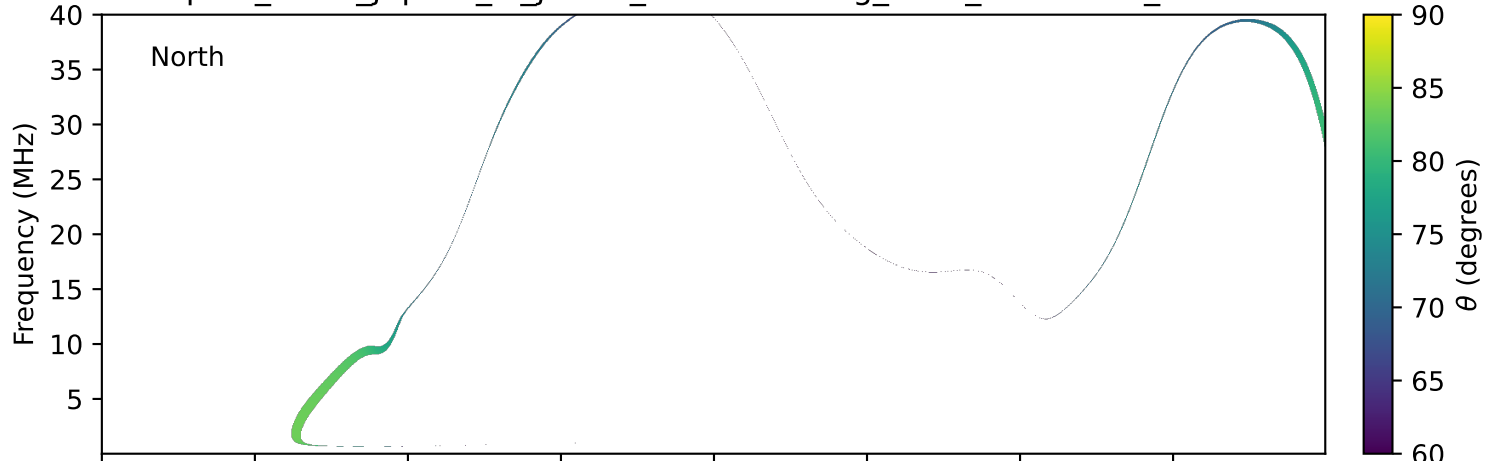

expres_earth_jupiter_io_jrm33_lossc-wid1deg_3kev_20010808_v11.cdf

Time (hours of 2001-08-08 UTC)