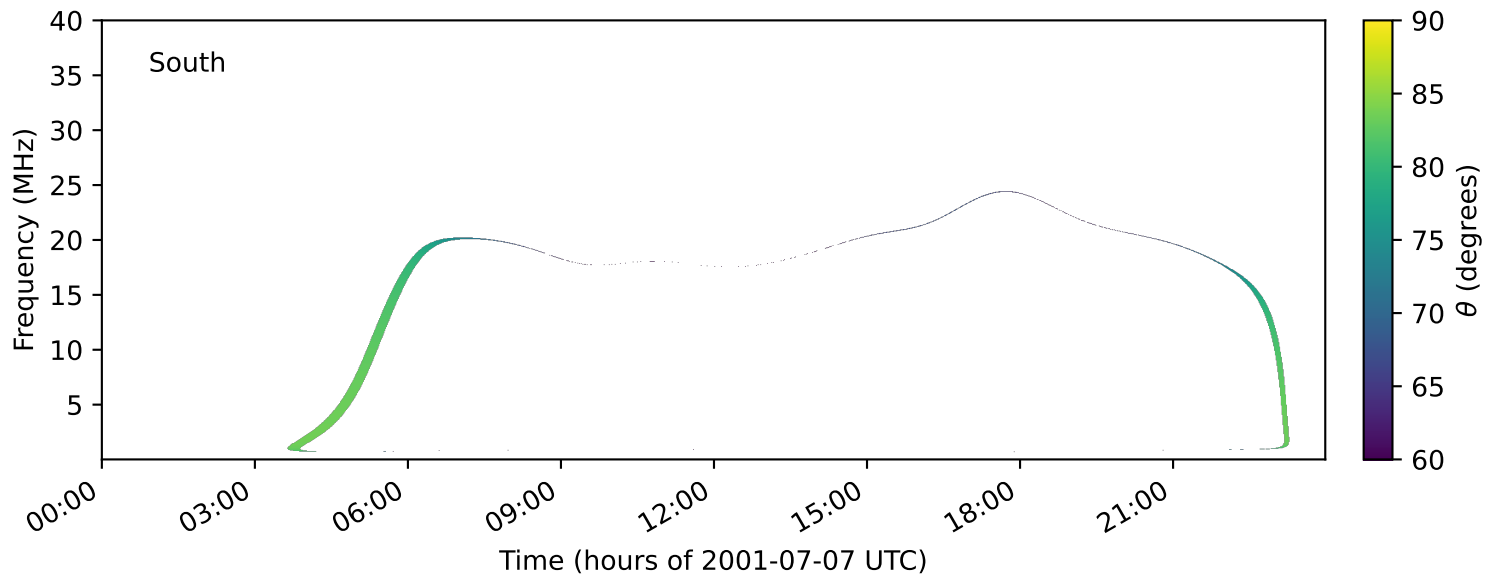

expres_earth_jupiter_io_jrm33_lossc-wid1deg_3kev_20010707_v11.cdf

Time (hours of 2001-07-07 UTC)