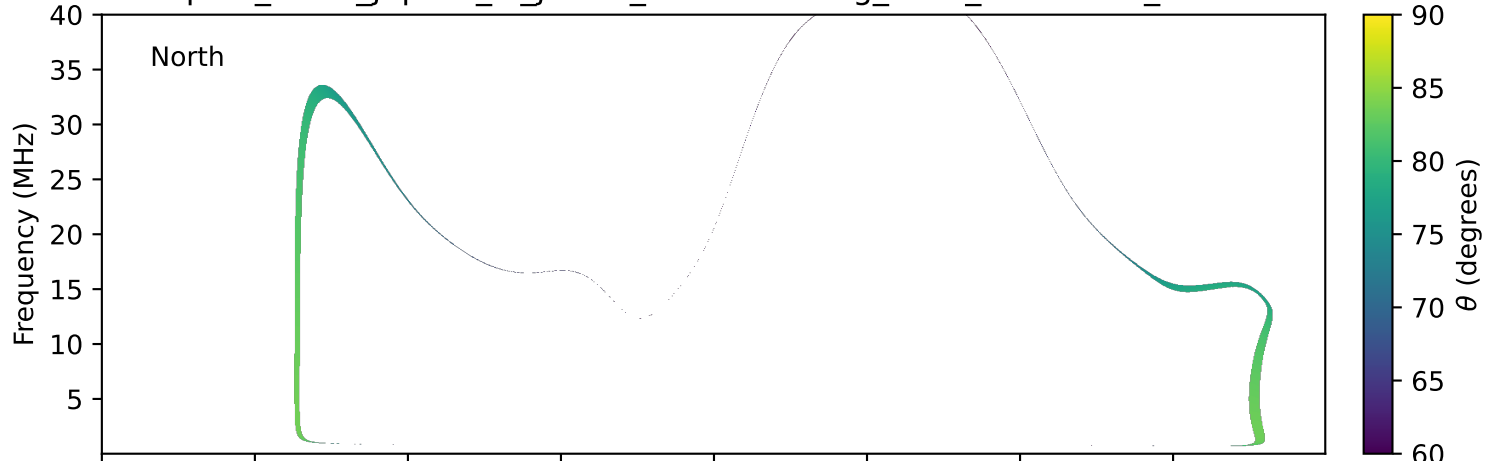

expres_earth_jupiter_io_jrm33_lossc-wid1deg_3kev_20010707_v11.cdf

Time (hours of 2001-07-07 UTC)