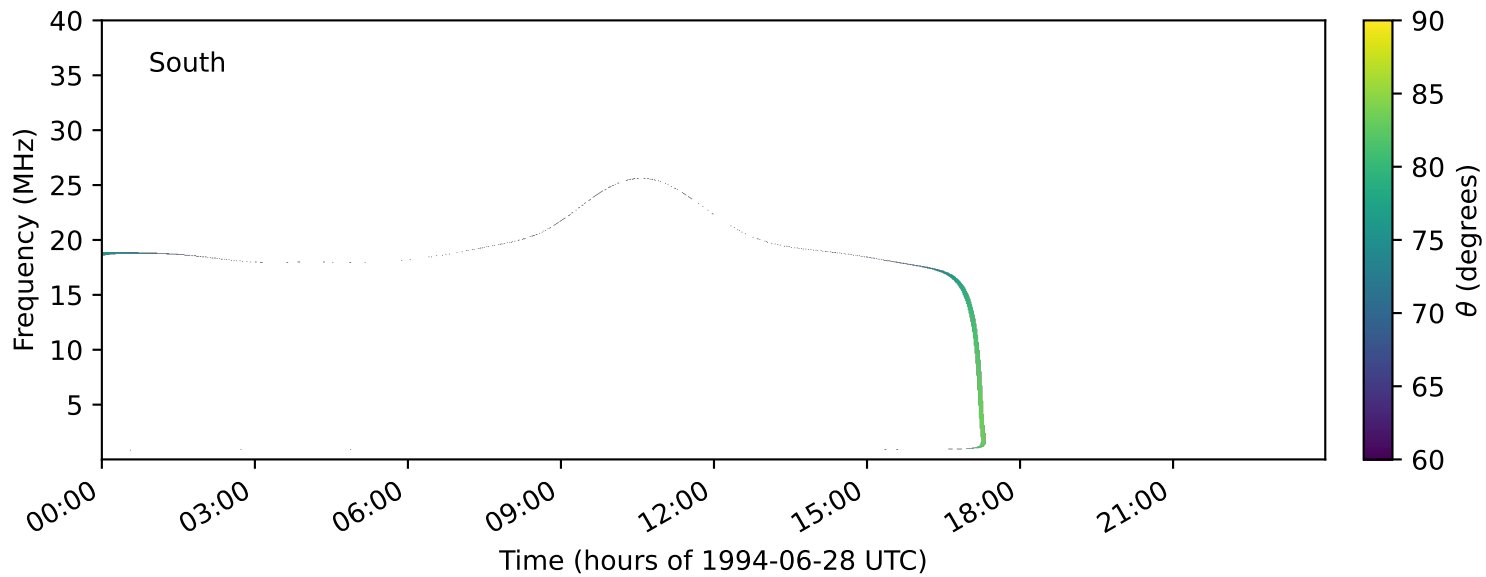

expres\_earth\_jupiter\_io\_jrm09\_lossc-wid1deg\_3kev\_19940628\_v11.cdf

Time (hours of 1994-06-28 UTC)